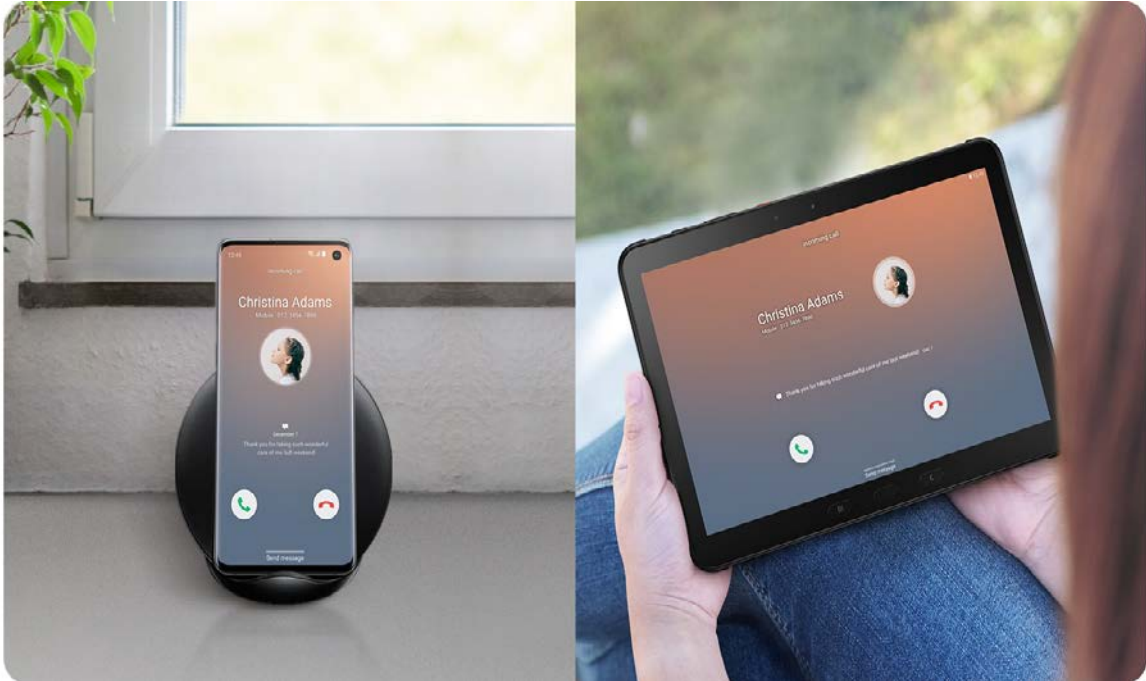

*Galaxy Tab Active Pro is available in two models: LTE and Wi-Fi. Model availability may vary by country and region.

Rugged Design

IP68

S Pen with IP68

Samsung DeX

Built to be as active as you

Galaxy Tab Active Pro was built to be as active as you, whether indoor or out. IP68 water and dust resistance lets you handle it in various conditions, while anti-shock protection makes it extra durable. The large 10.1 inch screen allows you to see and do more.

Express yourself in the moment

The S Pen feels natural to hold, and the 4,096 levels of sensitivity and slim-lined 0.7mm tip mean it's super accurate too. When you're outdoors, you can use it to quickly edit your pictures, follow your inspiration and sketch, and check and make notes on your road map.

*MicroSD card and accessories sold separately.

Memory
4GB+64GB

Micro SD
512GB

A PC-like experience that follows you

Get the PC-like experience of Samsung DeX whether inside or in the great outdoors. Quickly set up Galaxy Tab Active Pro with a keyboard and mouse to express your creativity regardless of location. Or connect to a big screen to make light work of even the chunkiest spreadsheet.

*Adapter, keyboard, and external display sold separately.

Finally a reason to put down your phone

Stay in touch when your phone is out of reach. Galaxy Tab Active Pro seamlessly synchronises to your Galaxy smartphone, so you can take calls when they come in just like you answer your phone. It also allows you to reply to text messages, so you're never out of the loop.