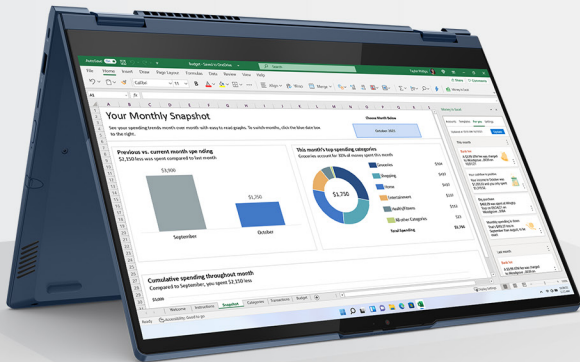

Introducing **Windows 11**, an OS designed for hybrid work. Built on the familiar Windows foundation but reimagined to boost employee productivity and enhance collaboration on the most secure version of Windows yet. It is more productive, more collaborative and consistent for IT, and secure for all.

PURE POTENTIAL WITH POWER-PACKED PERFORMANCE.

Powerful Computing: the brand new AI-enhanced, up to 11th Gen Intel® Core™ i7 processor on Lenovo ThinkBook 14s Yoga lets you breeze through tasks and helps you get more out of your day.

Dolby® Vision™ Display: enjoy rich and deep color reproduction that delivers a vivid visual experience, and with a 100% sRGB color gamut, images are always true-to-life.

Dual SSD¹ Storage and Memory: supercharge your computing experience with dual-channel storage and memory that enable seamless multitasking, faster load times, and speedy responsiveness across all functions.

The Latest Ports for Breakneck Speeds: equipped with Thunderbolt™ 4 and USB Type-C ports that allow rapid data transfers and amplified connectivity to monitors and peripherals.

Easy Workflow: power on and log in with one touch using the Touch Fingerprint Reader integrated on the power button, just like a smartphone. **Multiple desktop feature (like a phone) on Windows 11** lets you use the 14s Yoga for work, play, or anything that you want—each home screen with its own customized look and apps.

Up to 11th Gen Intel® Core™ i7 processor

ELEGANT DESIGN. ROBUST BUILD.

Set the Trend: Lenovo ThinkBook 14s Yoga comes in a thin, sleek, and portable design that always looks the part. Available in a limited-edition Abyss Blue variant that exudes class, while looking professional, and in mineral grey for an all-business look.

Ultra-portable, 3-side Metal: at 16.9mm, it is one of the thinnest notebooks out there, and weighing just 1.5kg/3.31lbs., you can work in style from anywhere. 3-side metal exteriors add to its premium feel and sturdy build.

4-side Narrow Bezels: see more on the Full-HD screen with razor-thin bezels across all sides and an 86% screen-to-body ratio that enhances work and entertainment.

Service Hot Key: getting device support is simple when you don't need to remember phone numbers or device details. Get access to support services with just a keystroke thanks to a dedicated service key.

Improved Touch Mode with Corning® Gorilla Glass: the full touchscreen display **with the new phone-like on-screen keyboard on Windows 11** enables intuitive navigation. **The improved touch mode interface maintains the Windows 11 UI with more space between icons and cues for moving, resizing, and easy navigation.** Made with Corning® Gorilla Glass, the screen is robust and durable, so you can go about your day without worry.

VERSATILE AND INTUITIVE, EVERYWHERE YOU GO.

Multiple User Modes: Lenovo ThinkBook 14s Yoga can bend and adapt to your needs, always. The fluid form factor with four user modes—laptop, tablet, tent, and present—lets you turn any space into your workspace. **With Snap groups on Windows 11, you can optimize your workflow by quickly snapping the apps you need into a group that you can return to even when you open another app.**

Smart Pen: take notes, sketch designs, and sign documents with a pen that is in sync with your workflow. When the screen is locked, just pull the pen out of its slot to open the Smart Note app. For easy access to the Windows Ink workspace, simply pick up the pen to get going. **The new haptics support in Windows 11 makes the pen usage much more tactile and realistic.**

Modern Standby: stay effortlessly connected² even with the lid closed—from downloading files whenever Wi-Fi is available to receiving email and IM notifications.

Fluid Tablet Experience: seamlessly use your device as a tablet on your **Windows 11** touchscreen device, with **improved multi-finger touch, smooth rotation, and touch and pen—**available to capture thoughts for every text input.

Smart Features: boot your device by just opening the lid. Intelligently upscale image quality for clearer visuals. In-built AI noise cancellation on embedded mics make meetings productive. Selects the ideal mode for your mic: Private, Shared, or Environmental. Filter out blue light on your display for added eye comfort. Dynamic thermals adjust themselves to optimize performance.

¹Optional
²Hardware dependent