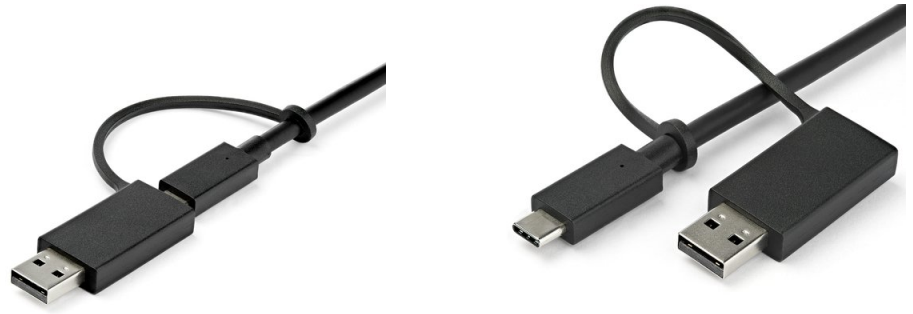

Dual 4K universele laptop docking station - USB-C / USB 3.0 - 60W PD

Product ID: DK30C2DPPDUE

Create a dual-4K 60Hz workstation with this certified universal laptop docking station for USB-C and USB-A laptops. The USB-C dock features 60W Power Delivery 3.0, dual HDMI and/or DisplayPort monitors, fast-charge, and both USB-C and USB-A peripheral ports.

The Uniquely Universal Host Cable

The USB-C dock comes with a universal host cable that is designed with an attached USB-C to USB-A adapter to accommodate USB-A laptops. The cable also features an extended length of 1 meter (3.3 ft.) to support a wide variety of workstation setups.

Flexible Monitor Connections

This is a dual 4K60Hz video docking station with support for both Ultra HD DisplayPort and/or HDMI monitors that lets you configure your video connections to best suit your needs.

The Connections You Need

Connect your devices with four USB 3.1 ports: 1x USB-C and 3x USB-A. Fast-charge your USB-C or USB-A smartphone. The dock provides a GbE port (PXE Boot support & Wake-on-LAN) and 3.5 mm 4-position headset audio jack. It also includes a security lock slot (K-slot) to protect against theft.