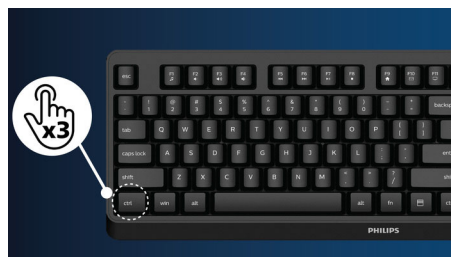

SmartKVM

Unlike traditional built-in KVM monitor buttons, the smart KVM allows for switching between sources with the click of a button on your keyboard. When all devices are properly

connected, users can easily switch between sources by clicking the "Ctrl" key three times.