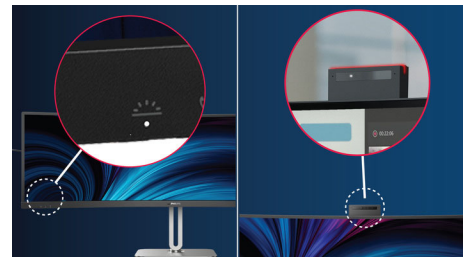

Busylight

This feature allows for privacy and optimal collaboration when working in a busy office setting. To transmit to others that they are busy, users can simply press the Busylight hotkey located on the bottom left menu of the monitor bezel, and the light located on the webcam will turn red. In addition to this, the Busylight feature can also sync with users' Microsoft Teams status.