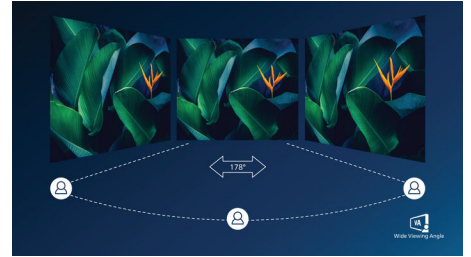

VA display

The Philips VA LED display uses an advanced multi-domain vertical alignment technology that gives you super-high static contrast ratios for extra-vivid and bright images. While standard office applications are handled with ease, it is especially suitable for photos, web browsing, films, gaming and demanding graphical applications. Its optimised pixel management technology gives you a 178/178 degree extra-wide viewing angle, resulting in crisp images.