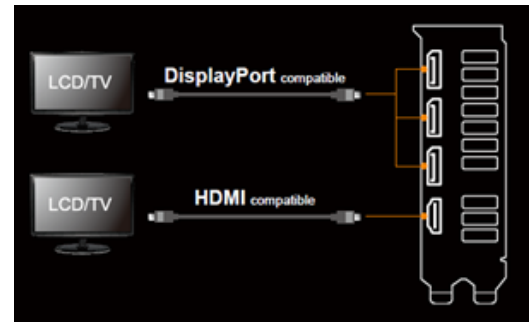

I/O Specifications

NV Features

Resizable BAR

Resizable BAR is an advanced PCI Express feature that enables the CPU to access the entire GPU frame buffer at once, improving performance in many games.

Game Ready Drivers