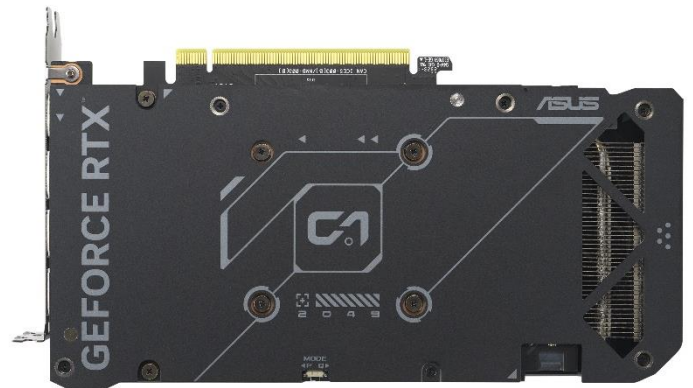

DUAL-RTX4060TI-O16G

2x Fans. 2x Fun.

ASUS Innovations

NV Features

NVIDIA Ada Lovelace Streaming

Multiprocessors: Up to 2x performance and power efficiency

4th Generation Tensor Cores: Up to 4x performance with DLSS 3 vs. brute-force rendering

3rd Generation RT Cores: Up to 2x ray tracing performance

Axial-tech Fan Design

A smaller fan hub facilitates longer blades and a barrier ring that increases downward air pressure.

Protective Backplate

A vented backplate works in tandem with Axial-tech fans to keep noise levels down and GPU temperatures under tight control.

Dual Ball Fan Bearings

Dual ball bearings can last up to twice as long as sleeve-bearing designs.

GPU Tweak III

Hardware and software come together to let you fully customize your experience and get the most out of your graphics card. GPU Tweak III allows for hardware tweaking and monitoring, and QuantumCloud utilizes your spare GPU computing power to generate passive income

I/O Specifications

NV Features

Resizable BAR

Resizable BAR is an advanced PCI Express feature that enables the CPU to access the entire GPU frame buffer at once, improving performance in many games.

Game Ready Drivers