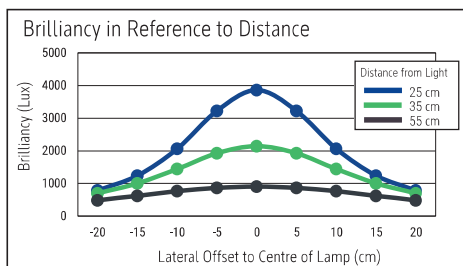

LED desk lamp MAULatlantic

- **Head and cooling element specially adapted to the LED operation**
- **Intertek GS-label for checked safety**
- **Extremely economical: Latest LED technology**
- **Discreet: Long head and filigree designed parallelogram arm fit discreetly in any office environment**
- **Three dimensional adjustment of the lamp head**
- **Technical safety concept Made by MAUL**
- Reflector for optimal light distribution
- Protection rating IP20
- Light source and operating device replaceable by an electrician
- Recyclable packaging

Illuminance of the : 2.140 lux illuminance at 35 cm distance
 Colour temperature per light source: 6.500 Kelvin (daylight white)
 Number of light sources: 1
 Energy efficiency class per light source: D (spectrum A to G)
 Weighted energy consumption per light source: 6 kWh/1000 h
 Service life L70B50 per light source: 10.000 h
 Useful luminous flux per light source: 860 lm
 Material: Head: plastic - Arm: metal
 Dimensions: Head: 33 x 7 cm
 Movement: Head: inclinable, rotatable
 Position of the switch: Lamp head

- Metal clamp with desk protection (max. clamping width 5,5 cm). Lower arm length: 33 cm, upper arm length: 34 cm. Height 38 cm. Arm: Inclinable, rotatable
- Guarantee: 2 years

Art. No.	Colour	EAN-Code	Tariff-No.	Base	Cable length (approx.)	Protection class	Pack size / PU	Weight (incl. packaging)	PU
8203502	white	4002390055291	94052140	clamp	1.80 m	II europlug	45 x 20 x 6 cm	0.963 kg	1 pc(s).
8203590	black	4002390055314	94052140	clamp	1.80 m	II europlug	45 x 20 x 6 cm	0.963 kg	1 pc(s).
8203595	silver	4002390057189	94052140	clamp	1.80 m	II europlug	45 x 20 x 6 cm	0.963 kg	1 pc(s).