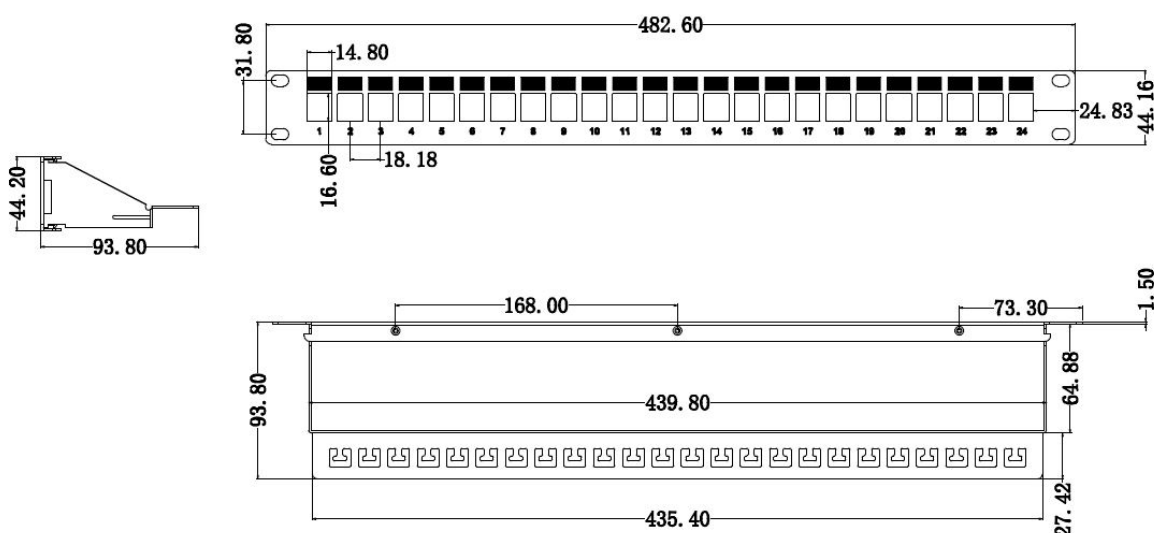

DATASHEET

Distribution panel 19" 1U, 24-port, metal, grey RAL7035

General data

For holding of modules in keystone format
 Inclusive cable management
 Contains the fastening accessories including the cage nuts
 Labeling fields
 Strain relief via cable tie
 Delivery without modules

Allgemeine Daten

With buses/couplings	False
Number of height units	1 U
Type of plug-in connector system	Keystone

General data

EMC-version	False
Height	44.2 mm

Abmessungen

Width	482.6 mm
-------	----------

This datasheet was created automatically on 13-05-2024 . Technical changes reserved.

DATASHEET

Distribution panel 19" 1U, 24-port, metal, grey RAL7035

Dimensions

Depth | 93,8 mm

Available variants

ArtNr.	Bezeichnung	Colour	Number of connector holes	Bestückung
37578.1V2	Distribution panel 19" 1U, 24-port, metal, grey RAL7035	grey	24	Ohne

Drawings

This datasheet was created automatically on 13-05-2024 . Technical changes reserved.