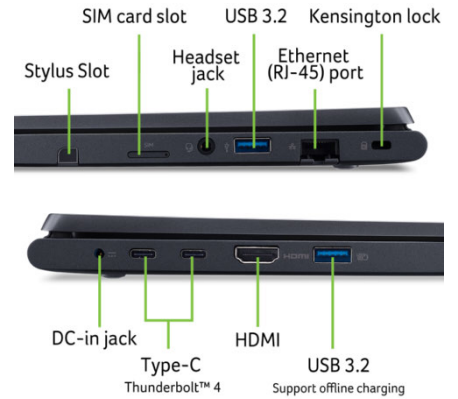

Acer TMP414RN-53-TCO-56SW

SPECIFICATIONS

Ordering Information

Series	Travelmate P4 Spin 14"
Model name	TMP414RN-53-TCO-56SW
Part number	NX.B3ZEG.00F
EAN	4711474023049
Short description	14" WUXGA IPS Display / Intel® Core™ i5-1335U / 16 GB DDR4 RAM / 512 GB SSD / Intel® Iris® Xe Graphics / Windows 11 Pro (64-bit) / Slate Blue

Operating System

Operating System	Windows 11 Pro (64-bit)

Housing

Housing / Color	Slate Blue
Component door	-
Dimensions	319 (W) x 229 (D) x 18.9 (H) mm
Weight	1.4 kg
Passively cooled (fanless)	-

Display

Display size	14"
Display type	Acer ComfyView WUXGA IPS Display mit LED-Backlight und Multi-Touch
Display resolution in pixel	1.920 x 1.200
Aspect ratio	16:10

Processor and chipset

Processor	Intel® Core™ i5-1335U Processor
Clock frequency	1.30 GHz (Up to 4.60 GHz Intel® Turbo Boost Max Technology)
Cache	12 MB Intel® Smart Cache
Processing cores / threads	2 Performance-cores + 8 Efficient-cores / 12 Threads
Chipset	Integrated SOC

Storage and drives

Memory	16 GB DDR4 RAM
Memory configuration	1 x 16 GB DDR4 RAM
Maximum RAM	Up to 32 GB DDR4 system memory, Upgrade to 64 GB with two soDIMM modules
Mass storage	512 GB PCIe Gen4 NVMe Solid-State-Drive (SSD)

Graphics card

Graphics card	Intel® Iris® Xe Graphics

Connections

LAN	Intel® Ethernet Connection I219-LM Gigabit Ethernet
Wireless LAN	Intel® Wi-Fi 6E 802.11 ax/ac/a/b/g/n
Wireless WAN / SIM-Card	LTE, Yes
Wireless Gigabit	Intel Wireless 6E 802.11 a/b/g/n/ac/ax
Bluetooth	Bluetooth® 5.2
NFC	No

IO ports

HDMI	HDMI® 2.1
VGA	-
Displayport	via USB-C
Thunderbolt	Thunderbolt™ 4 / USB4
USB 3.2	2x USB 3.2 Gen 1 Type A (1x power-off USB charging)
USB 3.1	-
USB 3.0	-
USB 2.0	-
USB 4.0	-
Ethernet (RJ-45)	Yes
Cardreader	MicroSD Card reader
Audio port	3.5 mm headphone/speaker jack
Docking port	Yes

Input

Keyboard	80-/81-/84-key Acer backlight keyboard layout
Keyboard layout	German (QWERTZ)
Backlit keyboard	Yes
Touchpad	Multi-gesture touchpad