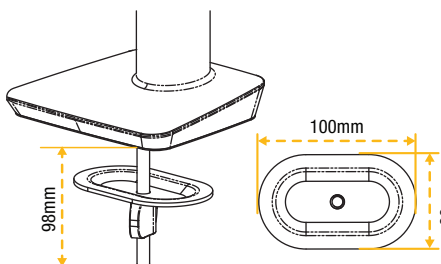

1058mm  
964mm  
27" (68.58)

KG  
1 - 9kg

VESA:  
75 x 75 / 100 x 100

15  
15 Years  
Limited Warranty

Monitor Pan:  
+/- 90°

Grommet

Clamp