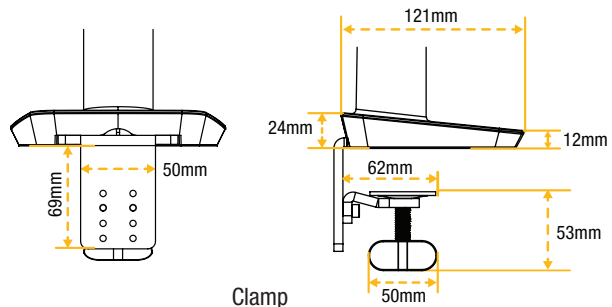

1058mm  
964mm  
27" (68.58)

KG  
1 - 9kg

VESA:  
75 x 75 / 100 x 100

15  
15 Years  
Limited Warranty

Monitor Pan:  
+/- 90°

Grommet

Clamp