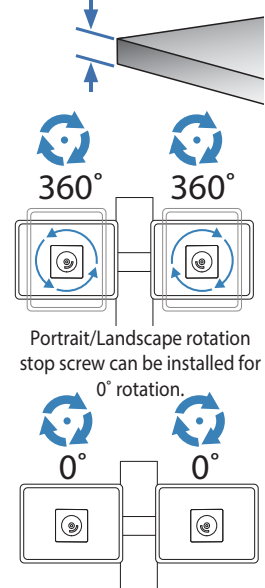

Weight Capacity:

*Keyboard Tray has 9 Mounting Locations - see page 5 for details.

Desk Thickness: ≤ 2.4" (60 mm)

This range accommodates most displays with screens up to 24" as well as some displays with screens as large as 26". Actual allowable width of displays will vary slightly depending on display thickness. Note that older versions of this product used a narrower crossbar, which accommodated monitors with screens of up to 22"