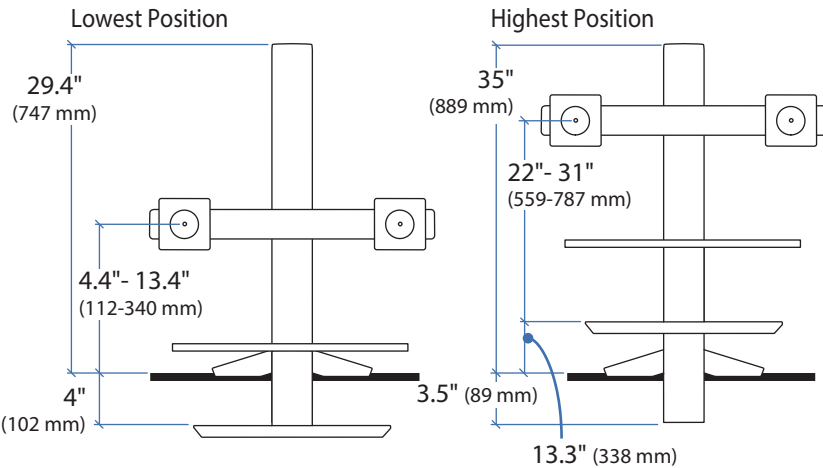

Lowest Position

Highest Position

Worksurface:

Desk Thickness:

≤ 2.4" (60 mm)

90°

Portrait/Landscape rotation stop screw can be installed for 0° rotation.

0°

Weight Capacity:

*Keyboard Tray has 9 Mounting Locations - see page 5 for details.

Desk Thickness: ≤ 2.4" (60 mm)

This range accommodates most displays with screens up to 24" as well as some displays with screens as large as 26". Actual allowable width of displays will vary slightly depending on display thickness. Note that older versions of this product used a narrower crossbar, which accommodated monitors with screens of up to 22"