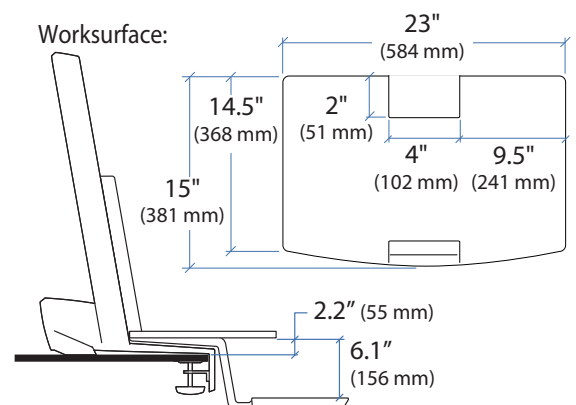

Tokyo, Japan
www.ergotron.com
apaccustomerservice@ergotron.com

www.ergotron.com
info.oem@ergotron.com

WorkFit-S with Worksurface, Single LCD Mount, HD

Weight Capacity:

*Keyboard Tray has 9 Mounting Locations - see page 5 for details.

Lowest Position

Highest Position

Worksurface:

Desk Thickness:

≤ 2.4" (60 mm)

90°

Portrait/Landscape rotation stop screw can be installed for 0° rotation.

0°

Weight Capacity:

*Keyboard Tray has 9 Mounting Locations - see page 5 for details.

Desk Thickness: ≤ 2.4" (60 mm)

This range accommodates most displays with screens up to 24" as well as some displays with screens as large as 26". Actual allowable width of displays will vary slightly depending on display thickness. Note that older versions of this product used a narrower crossbar, which accommodated monitors with screens of up to 22"