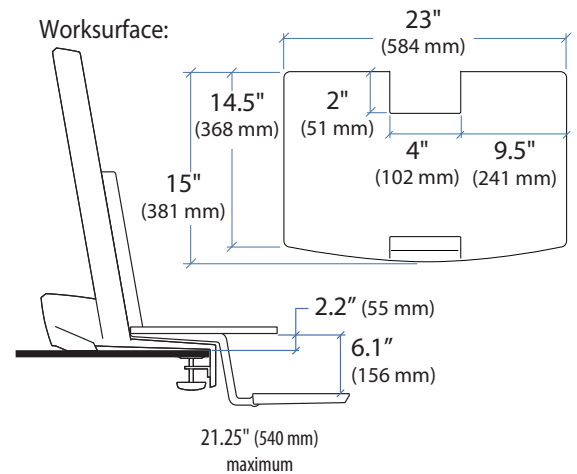

Weight Capacity:

*Keyboard Tray has 9 Mounting Locations - see page 5 for details.

Desk Thickness: ≤ 2.4" (60 mm)

This range accommodates most displays with screens up to 24" as well as some displays with screens as large as 26". Actual allowable width of displays will vary slightly depending on display thickness. Note that older versions of this product used a narrower crossbar, which accommodated monitors with screens of up to 22"

© 2014 Ergotron, Inc. rev. 06/25/2014 DIM-WorkFit-S-Worksurface Content is subject to change without notification

Americas Sales and Corporate Headquarters

St. Paul, MN USA
 (800) 888-8458
 +1-651-681-7600
 www.ergotron.com
 sales@ergotron.com

WorkFit-S with Worksurface, LCD & Laptop

*Keyboard Tray has 9 Mounting Locations - see page 5 for details.

© 2014 Ergotron, Inc. rev. 06/25/2014 DIM-WorkFit-S-Worksurface Content is subject to change without notification