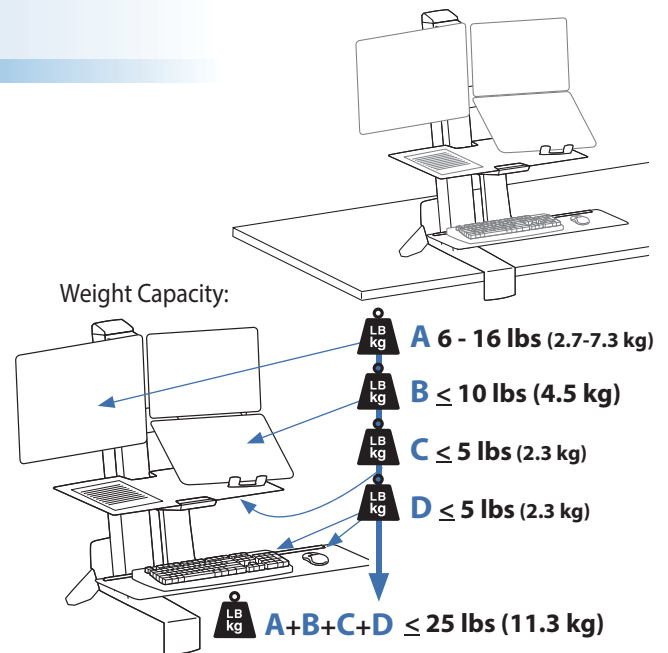

Weight Capacity:

*Keyboard Tray has 9 Mounting Locations - see page 5 for details.

Desk Thickness: ≤ 2.4" (60 mm)

This range accommodates most displays with screens up to 24" as well as some displays with screens as large as 26". Actual allowable width of displays will vary slightly depending on display thickness. Note that older versions of this product used a narrower crossbar, which accommodated monitors with screens of up to 22"

WorkFit-S with Worksurface, LCD & Laptop

*Keyboard Tray has 9 Mounting Locations - see page 5 for details.

© 2014 Ergotron, Inc. rev. 06/25/2014 DIM-WorkFit-S-Worksurface Content is subject to change without notification