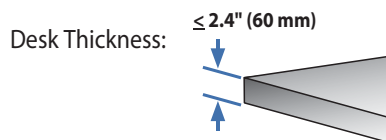

WorkFit-S with Worksurface, LCD & Laptop

*Keyboard Tray has 9 Mounting Locations - see page 5 for details.

© 2014 Ergotron, Inc. rev. 06/25/2014 DIM-WorkFit-S-Worksurface Content is subject to change without notification