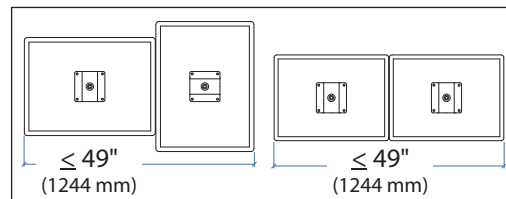

Weight Capacity:

*Keyboard Tray has 9 Mounting Locations - see page 5 for details.

Desk Thickness: ≤ 2.4" (60 mm)

This range accommodates most displays with screens up to 24" as well as some displays with screens as large as 26". Actual allowable width of displays will vary slightly depending on display thickness. Note that older versions of this product used a narrower crossbar, which accommodated monitors with screens of up to 22"