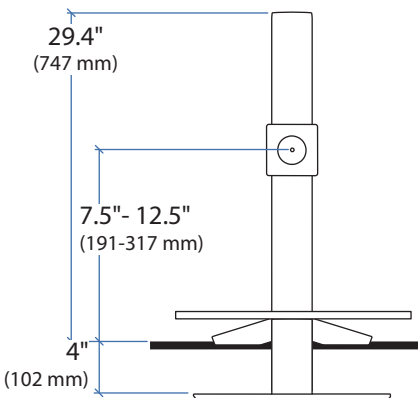

Tokyo, Japan
www.ergotron.com
apaccustomerservice@ergotron.com

www.ergotron.com
info.oem@ergotron.com

WorkFit-S with Worksurface, Single LCD Mount, HD

Weight Capacity:

*Keyboard Tray has 9 Mounting Locations - see page 5 for details.

Lowest Position

Highest Position

Worksurface:

Desk Thickness:

≤ 2.4" (60 mm)

90°

Portrait/Landscape rotation stop screw can be installed for 0° rotation.

0°