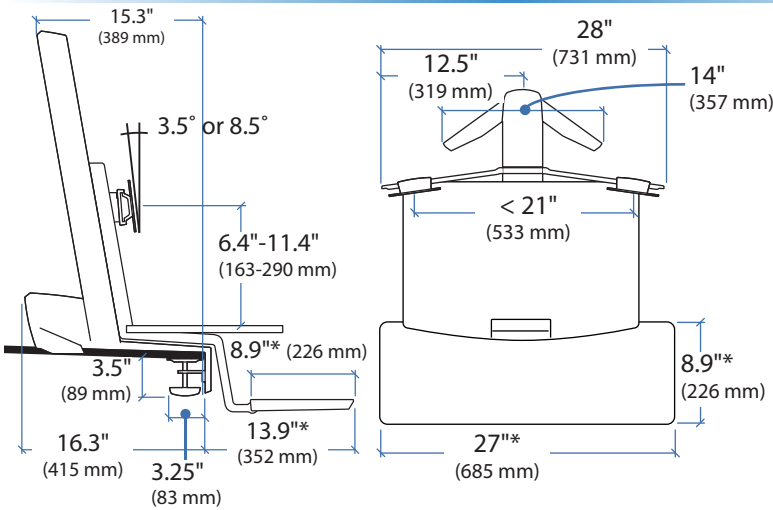

Lowest Position

Highest Position

Worksurface:

Desk Thickness:

≤ 2.4" (60 mm)

90°

Portrait/Landscape rotation stop screw can be installed for 0° rotation.

0°

© 2014 Ergotron, Inc. rev. 06/25/2014 DIM-WorkFit-S-Worksurface Content is subject to change without notification

Americas Sales and Corporate Headquarters

EMEA Sales

APAC Sale

Worldwide OEM Sales

St. Paul, MN USA
(800) 888-8458
+1-651-681-7600
www.ergotron.com
sales@ergotron.com

Weight Capacity:

*Keyboard Tray has 9 Mounting Locations - see page 5 for details.

Desk Thickness: ≤ 2.4" (60 mm)

This range accommodates most displays with screens up to 24" as well as some displays with screens as large as 26". Actual allowable width of displays will vary slightly depending on display thickness. Note that older versions of this product used a narrower crossbar, which accommodated monitors with screens of up to 22"