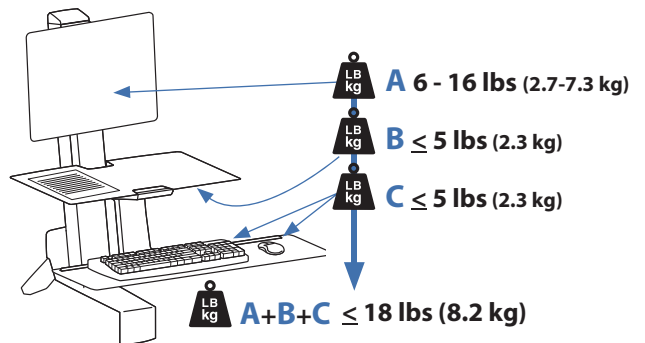

WorkFit-S with Worksurface, Single LCD Mount, LD

Weight Capacity:

*Keyboard Tray has 9 Mounting Locations - see page 5 for details.

Lowest Position

Highest Position

Worksurface:

Desk Thickness:

≤ 2.4" (60 mm)