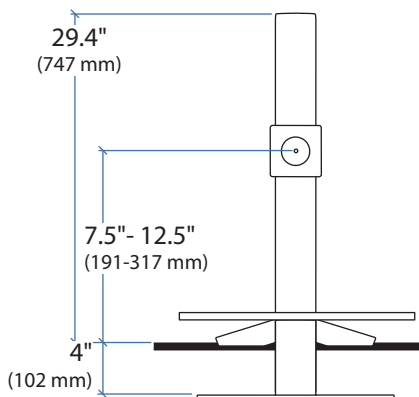

WorkFit-S with Worksurface, Single LCD Mount, LD

Weight Capacity:

*Keyboard Tray has 9 Mounting Locations - see page 5 for details.

Lowest Position

Highest Position

Worksurface:

Desk Thickness:

≤ 2.4" (60 mm)

360°

Portrait/Landscape rotation stop screw can be installed for 0° rotation.

0°

© 2014 Ergotron, Inc. rev. 06/25/2014 DIM-WorkFit-S-Worksurface Content is subject to change without notification

Americas Sales and Corporate Headquarters

Weight Capacity:

*Keyboard Tray has 9 Mounting Locations - see page 5 for details.

Desk Thickness: ≤ 2.4" (60 mm)

This range accommodates most displays with screens up to 24" as well as some displays with screens as large as 26". Actual allowable width of displays will vary slightly depending on display thickness. Note that older versions of this product used a narrower crossbar, which accommodated monitors with screens of up to 22"