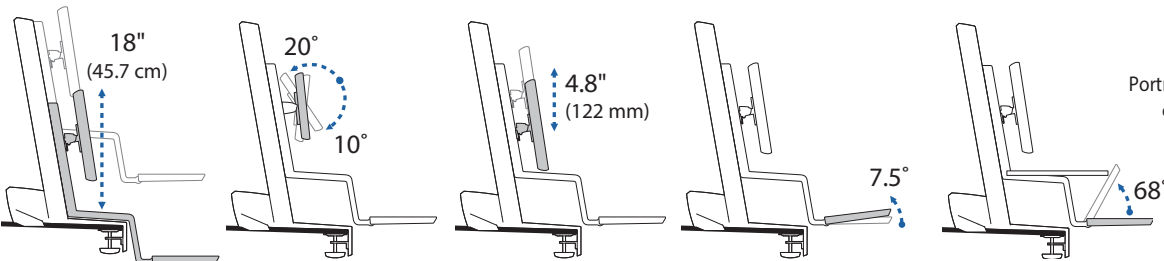

WorkFit-S with Worksurface, Single LCD Mount, LD

Weight Capacity:

*Keyboard Tray has 9 Mounting Locations - see page 5 for details.

Lowest Position

Highest Position

Worksurface:

Desk Thickness:

≤ 2.4" (60 mm)

360°

Portrait/Landscape rotation stop screw can be installed for 0° rotation.

0°

© 2014 Ergotron, Inc. rev. 06/25/2014 DIM-WorkFit-S-Worksurface Content is subject to change without notification

Americas Sales and Corporate Headquarters

Weight Capacity:

*Keyboard Tray has 9 Mounting Locations - see page 5 for details.

Desk Thickness: ≤ 2.4" (60 mm)

This range accommodates most displays with screens up to 24" as well as some displays with screens as large as 26". Actual allowable width of displays will vary slightly depending on display thickness. Note that older versions of this product used a narrower crossbar, which accommodated monitors with screens of up to 22"