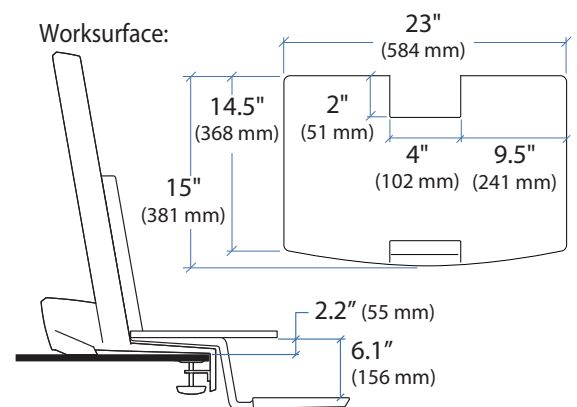

WorkFit-S with Worksurface, Single LCD Mount, LD

Weight Capacity:

*Keyboard Tray has 9 Mounting Locations - see page 5 for details.

Lowest Position

Highest Position

Worksurface:

Desk Thickness:

≤ 2.4" (60 mm)

360°

Portrait/Landscape rotation stop screw can be installed for 0° rotation.

0°

© 2014 Ergotron, Inc. rev. 06/25/2014 DIM-WorkFit-S-Worksurface Content is subject to change without notification

Americas Sales and Corporate Headquarters

Weight Capacity:

*Keyboard Tray has 9 Mounting Locations - see page 5 for details.

Desk Thickness: ≤ 2.4" (60 mm)

This range accommodates most displays with screens up to 24" as well as some displays with screens as large as 26". Actual allowable width of displays will vary slightly depending on display thickness. Note that older versions of this product used a narrower crossbar, which accommodated monitors with screens of up to 22"