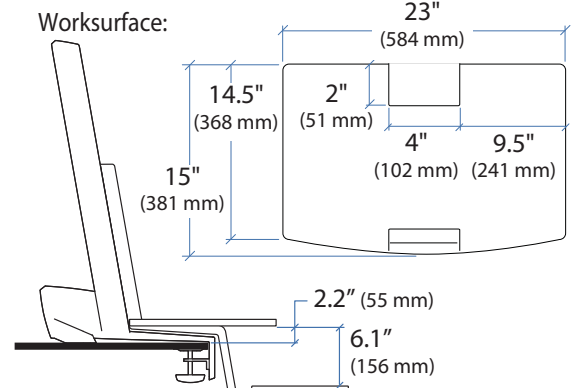

Lowest Position

Highest Position

Worksurface:

Desk Thickness:

≤ 2.4" (60 mm)

90°

Portrait/Landscape rotation stop screw can be installed for 0° rotation.

0°

Weight Capacity:

*Keyboard Tray has 9 Mounting Locations - see page 5 for details.

Desk Thickness: ≤ 2.4" (60 mm)

This range accommodates most displays with screens up to 24" as well as some displays with screens as large as 26". Actual allowable width of displays will vary slightly depending on display thickness. Note that older versions of this product used a narrower crossbar, which accommodated monitors with screens of up to 22"