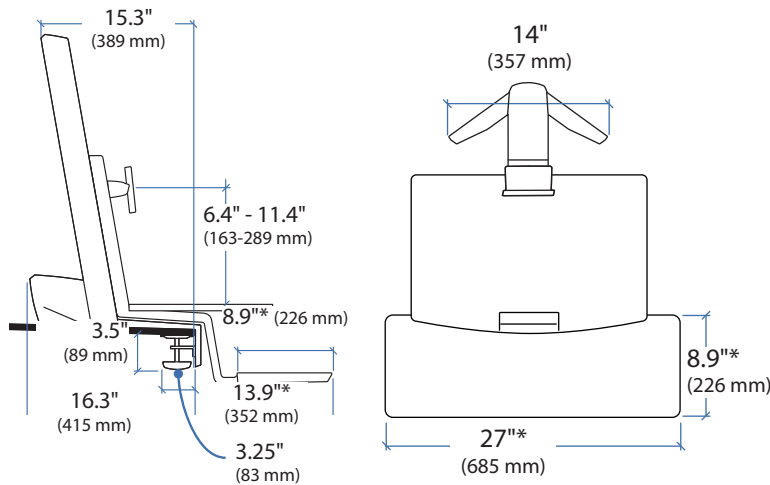

WorkFit-S with Worksurface, Single LCD Mount, LD

Weight Capacity:

*Keyboard Tray has 9 Mounting Locations - see page 5 for details.

Lowest Position

Highest Position

Worksurface:

Desk Thickness:

≤ 2.4" (60 mm)

360°

Portrait/Landscape rotation stop screw can be installed for 0° rotation.

0°

© 2014 Ergotron, Inc. rev. 06/25/2014 DIM-WorkFit-S-Worksurface Content is subject to change without notification

Americas Sales and Corporate Headquarters

Weight Capacity:

*Keyboard Tray has 9 Mounting Locations - see page 5 for details.

Desk Thickness: ≤ 2.4" (60 mm)

This range accommodates most displays with screens up to 24" as well as some displays with screens as large as 26". Actual allowable width of displays will vary slightly depending on display thickness. Note that older versions of this product used a narrower crossbar, which accommodated monitors with screens of up to 22"