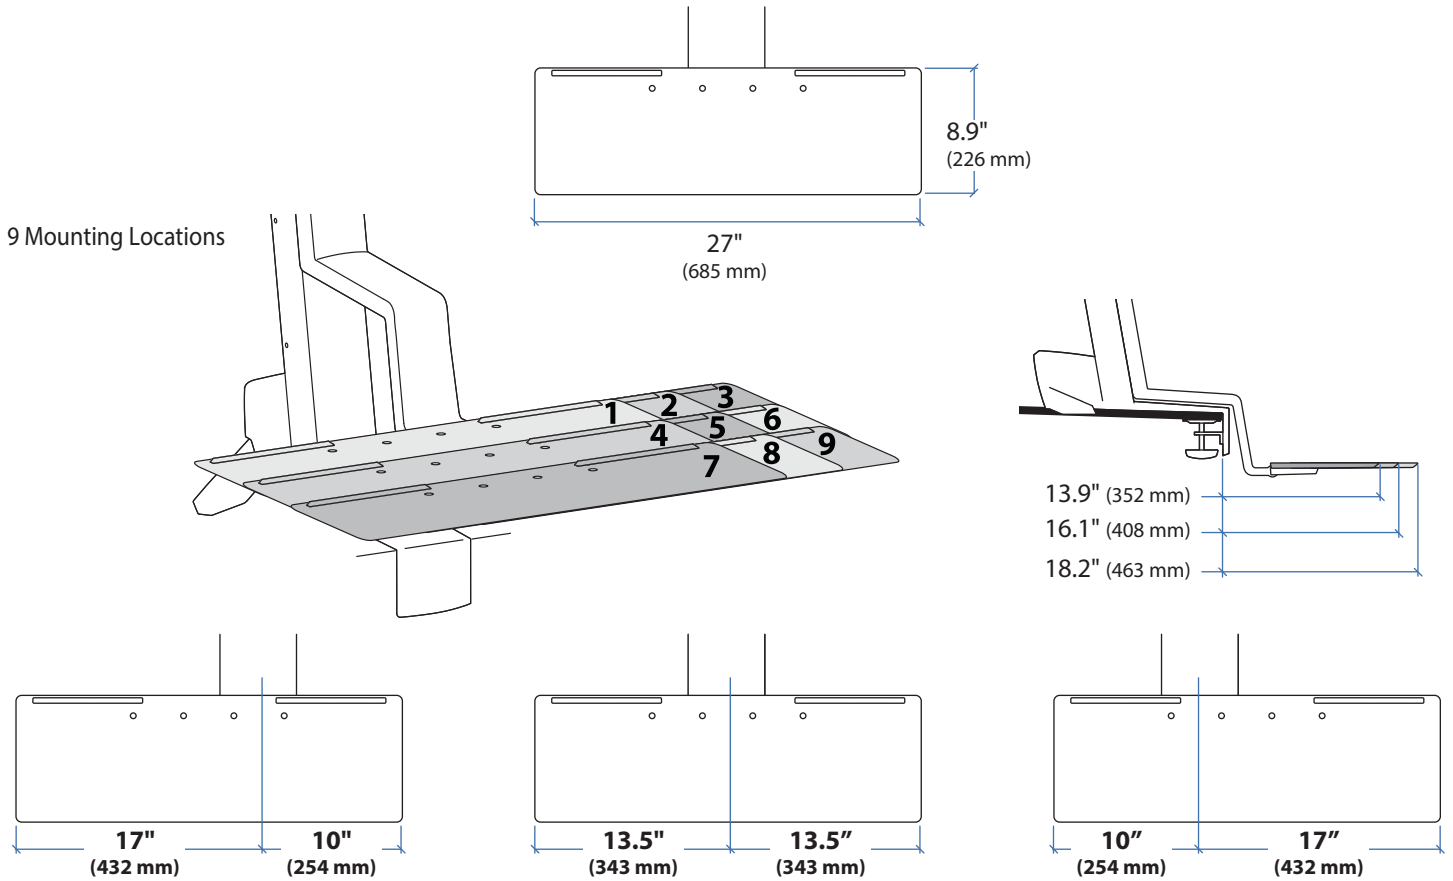

Weight Capacity:

*Keyboard Tray has 9 Mounting Locations - see page 5 for details.

Desk Thickness: ≤ 2.4" (60 mm)

This range accommodates most displays with screens up to 24" as well as some displays with screens as large as 26". Actual allowable width of displays will vary slightly depending on display thickness. Note that older versions of this product used a narrower crossbar, which accommodated monitors with screens of up to 22"

APAC Sale

Tokyo, Japan
 www.ergotron.com
 apaccustomerservice@ergotron.com

Worldwide OEM Sales

www.ergotron.com
 info.oem@ergotron.com

WorkFit-S with Worksurface, Keyboard Tray

© 2014 Ergotron, Inc. rev. 06/25/2014 DIM-WorkFit-S-Worksurface Content is subject to change without notification