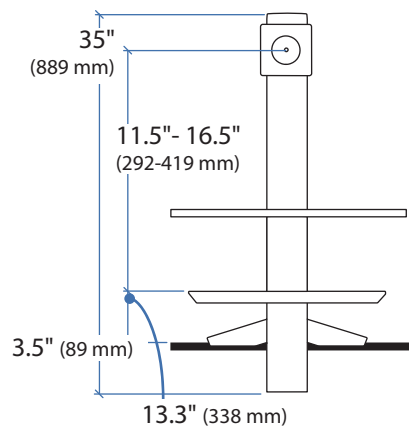

WorkFit-S with Worksurface, Single LCD Mount, LD

Weight Capacity:

*Keyboard Tray has 9 Mounting Locations - see page 5 for details.

Lowest Position

Highest Position

Worksurface:

Desk Thickness:

≤ 2.4" (60 mm)

360°

Portrait/Landscape rotation stop screw can be installed for 0° rotation.

0°

© 2014 Ergotron, Inc. rev. 06/25/2014 DIM-WorkFit-S-Worksurface Content is subject to change without notification

Americas Sales and Corporate Headquarters