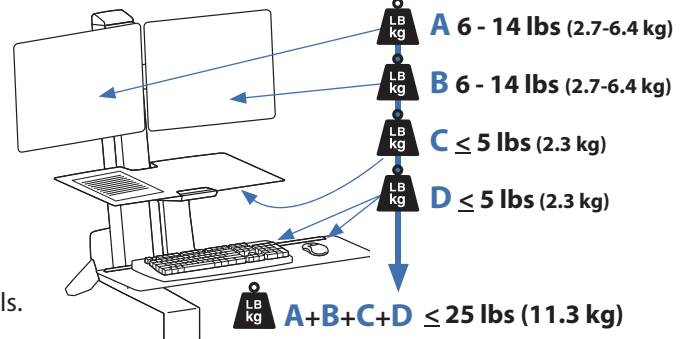

Weight Capacity:

*Keyboard Tray has 9 Mounting Locations - see page 5 for details.

Desk Thickness: ≤ 2.4" (60 mm)

This range accommodates most displays with screens up to 24" as well as some displays with screens as large as 26". Actual allowable width of displays will vary slightly depending on display thickness. Note that older versions of this product used a narrower crossbar, which accommodated monitors with screens of up to 22"