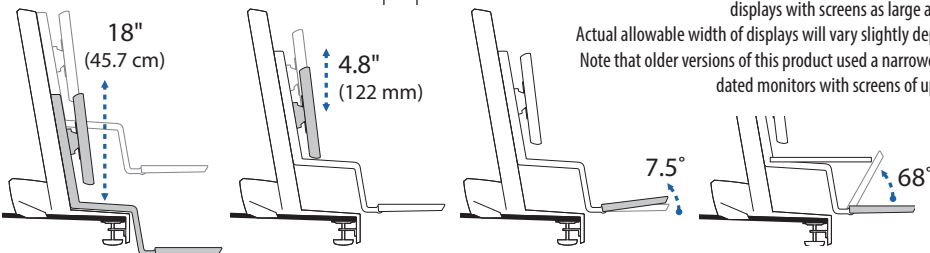

Weight Capacity:

*Keyboard Tray has 9 Mounting Locations - see page 5 for details.

Desk Thickness: ≤ 2.4" (60 mm)

This range accommodates most displays with screens up to 24" as well as some displays with screens as large as 26". Actual allowable width of displays will vary slightly depending on display thickness. Note that older versions of this product used a narrower crossbar, which accommodated monitors with screens of up to 22"

© 2014 Ergotron, Inc. rev. 06/25/2014 DIM-WorkFit-S-Worksurface Content is subject to change without notification

Americas Sales and Corporate Headquarters

St. Paul, MN USA
 (800) 888-8458
 +1-651-681-7600
 www.ergotron.com
 sales@ergotron.com