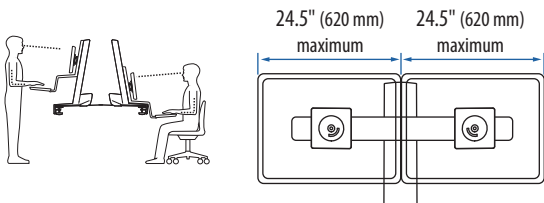

Weight Capacity:

*Keyboard Tray has 9 Mounting Locations - see page 5 for details.

Desk Thickness: ≤ 2.4" (60 mm)

This range accommodates most displays with screens up to 24" as well as some displays with screens as large as 26". Actual allowable width of displays will vary slightly depending on display thickness. Note that older versions of this product used a narrower crossbar, which accommodated monitors with screens of up to 22"