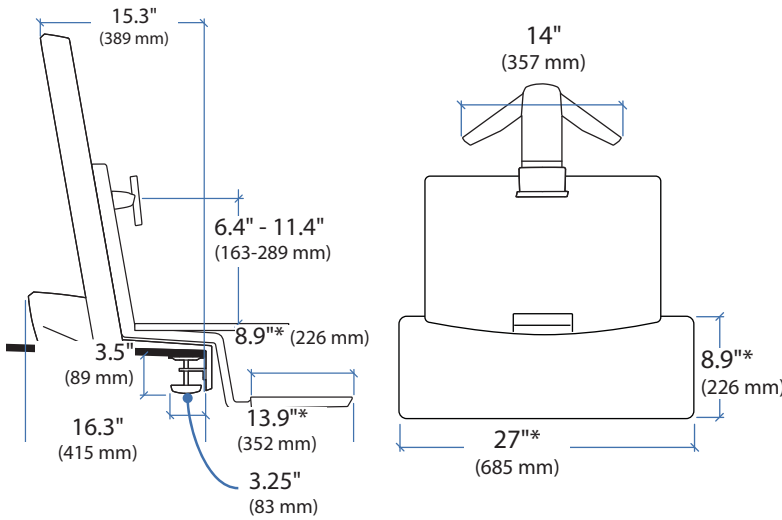

360°

Portrait/Landscape rotation stop screw can be installed for 0° rotation.

0°

© 2014 Ergotron, Inc. rev. 06/25/2014 DIM-WorkFit-S-Worksurface Content is subject to change without notification

Americas Sales and Corporate Headquarters

Tokyo, Japan
www.ergotron.com
apaccustomerservice@ergotron.com

www.ergotron.com
info.oem@ergotron.com

WorkFit-S with Worksurface, Single LCD Mount, HD

Weight Capacity:

*Keyboard Tray has 9 Mounting Locations - see page 5 for details.

Lowest Position

Highest Position

Worksurface:

Desk Thickness:

≤ 2.4" (60 mm)

90°

Portrait/Landscape rotation stop screw can be installed for 0° rotation.

0°

Weight Capacity:

*Keyboard Tray has 9 Mounting Locations - see page 5 for details.

Desk Thickness: ≤ 2.4" (60 mm)

This range accommodates most displays with screens up to 24" as well as some displays with screens as large as 26". Actual allowable width of displays will vary slightly depending on display thickness. Note that older versions of this product used a narrower crossbar, which accommodated monitors with screens of up to 22"