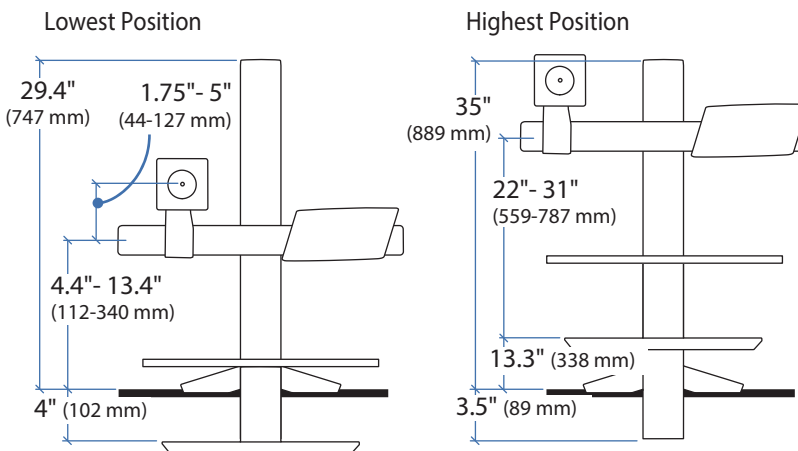

Weight Capacity:

*Keyboard Tray has 9 Mounting Locations - see page 5 for details.

Desk Thickness: ≤ 2.4" (60 mm)

This range accommodates most displays with screens up to 24" as well as some displays with screens as large as 26". Actual allowable width of displays will vary slightly depending on display thickness. Note that older versions of this product used a narrower crossbar, which accommodated monitors with screens of up to 22"

© 2014 Ergotron, Inc. rev. 06/25/2014 DIM-WorkFit-S-Worksurface Content is subject to change without notification

Americas Sales and Corporate Headquarters

St. Paul, MN USA
 (800) 888-8458
 +1-651-681-7600
 www.ergotron.com
 sales@ergotron.com

WorkFit-S with Worksurface, LCD & Laptop

*Keyboard Tray has 9 Mounting Locations - see page 5 for details.

© 2014 Ergotron, Inc. rev. 06/25/2014 DIM-WorkFit-S-Worksurface Content is subject to change without notification