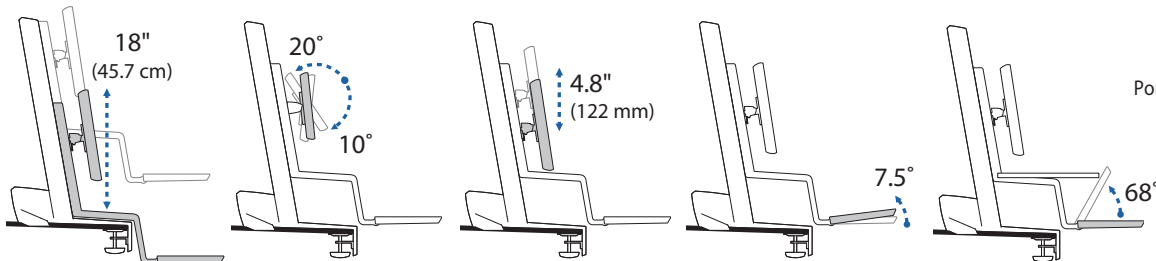

Tokyo, Japan
www.ergotron.com
apaccustomerservice@ergotron.com

www.ergotron.com
info.oem@ergotron.com

WorkFit-S with Worksurface, Single LCD Mount, HD

Weight Capacity:

*Keyboard Tray has 9 Mounting Locations - see page 5 for details.

Lowest Position

Highest Position

Worksurface:

Desk Thickness:

≤ 2.4" (60 mm)

90°

Portrait/Landscape rotation stop screw can be installed for 0° rotation.

0°

Weight Capacity:

*Keyboard Tray has 9 Mounting Locations - see page 5 for details.

Desk Thickness: ≤ 2.4" (60 mm)

This range accommodates most displays with screens up to 24" as well as some displays with screens as large as 26". Actual allowable width of displays will vary slightly depending on display thickness. Note that older versions of this product used a narrower crossbar, which accommodated monitors with screens of up to 22"