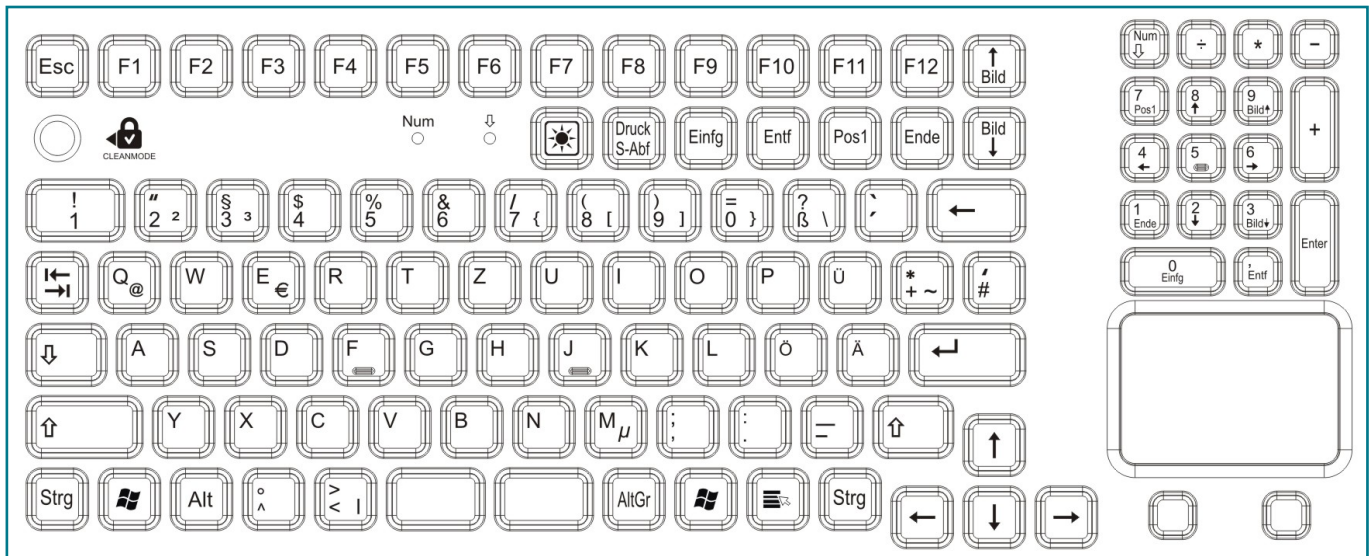

SPECIAL KEYBOARD FUNCTIONS

Keylock / Clean Mode:

To activate or deactivate the clean mode, hold this key down for 2 seconds. This deactivates the key function and the touchpad. You can then clean the keyboard without triggering any incorrect commands.

Touchpad-Tapping:

Touchpad tapping allows you to use different functions by typing the touchpad surface once or several times (e.g. in word processing: single tap to position the cursor, double tap to select paragraphs)

You can find operating instructions and hints on cleaning and disinfecting at:

www.gett-group-service.com