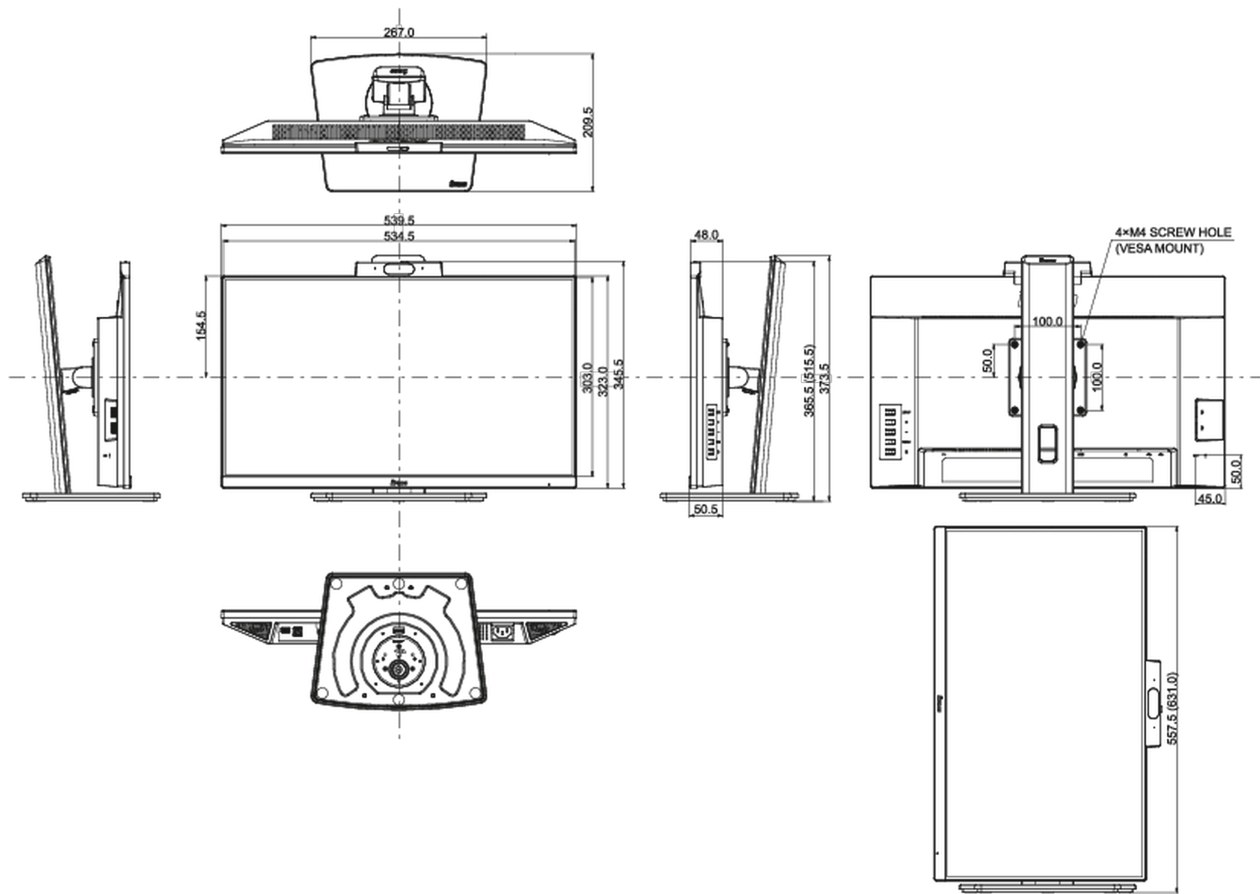

Design	3-side borderless
Diagonal	23.8", 60.5cm
Panel	IPS LED, matte finish
Native resolution	1920 x 1080 @100Hz
Aspect ratio	16:9
Panel brightness	250 cd/m ²
Static contrast	1300:1
Advanced contrast	80M:1
Response time (GTG)	4ms
Viewing zone	horizontal/vertical: 178°/178°, right/left: 89°/89°, up/down: 89°/89°
Colour support	16.7mIn (sRGB: 99%; NTSC: 72%)
Horizontal Sync	30 - 115kHz
Viewable area W x H	527 x 296.5mm, 20.7 x 11.7"
Pixel pitch	0.275mm
Colour	matte, black

04 MECHANICAL

Display position adjustments	height, swivel, tilt, pivot (rotation both sides)
Height adjustment	150mm
Rotation (PIVOT function)	90°
Swivel stand	90°; 45° left; 45° right
Tilt angle	23° up; 5° down

VESA mounting	100 x 100mm
Cable management system	yes

05 ACCESSORIES INCLUDED

Cables	power, USB, HDMI, DP
Other	quick start guide, safety guide

06 POWER MANAGEMENT

Power supply unit	internal
Power supply	AC 100 - 240V, 50/60Hz
Power usage	14W default, 0.5W stand by, 0.3W off mode

Product dimensions W x H x D	539.5 x 365.5 (515.5) x 209.5mm
Box dimensions W x H x D	610 x 410 x 159mm
Weight (without box)	5kg
Weight (with box)	6.6kg
EAN code	4948570123186

All trademarks and registered trademarks acknowledged. E & O E. Specification subject to change without notice. All LCD's comply with ISO-9241-307:2008 in connection with pixel defects.