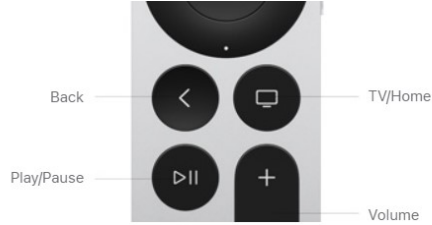

system or power adapter (sold separately)

Control your TV or receiver via IR or CEC⁵

Processor

A15 Bionic chip

Wi-Fi model

Requires 802.11 wireless or broadband internet access

Wi-Fi + Ethernet model

Requires 802.11 wireless, Ethernet network or broadband internet access

---

Video Formats

SDR video with AVC/HEVC (Main/Main 10 profile) up to 2160p, 60 fps

Dolby Vision (Profile 5) up to 2160p, 60 fps

HDR10+/HDR10/HLG with HEVC (Main 10 Profile) up to 2160p, 60 fps

H.264 Baseline Profile level 3.0 or lower with AAC-LC audio up to 160Kb/s per channel, 48kHz, stereo audio in .m4v, .mp4 and .mov file formats

MPEG-4 video up to 2.5Mb/s, 640x480 pixels, 30 fps, Simple profile with AAC-LC audio up to 160Kb/s, 48kHz, stereo audio in .m4v, .mp4 and .mov file formats

---

Audio Formats

HE-AAC (V1), AAC (up to 320Kb/s), protected AAC (from iTunes Store), MP3 (up to 320Kb/s), MP3 VBR, Apple Lossless, FLAC, AIFF and WAV; AC-3 (Dolby Digital 5.1), E-AC-3 (Dolby Digital Plus 7.1 surround sound) and Dolby Atmos

---

Photo Formats

HEIF, JPEG, GIF, TIFF

Compatibility

Compatible with HD and UHD TVs with HDMI³

Compatible with Bluetooth keyboards⁶

Accessibility

Accessibility features help people with disabilities get the most out of their Apple TV. With built-in support for vision, hearing, mobility and learning, you can easily find and enjoy your favourite entertainment.

Features include:

- VoiceOver