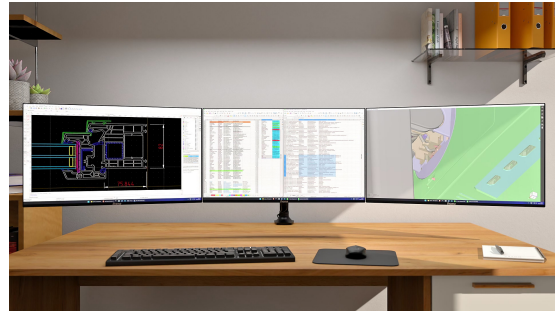

Its IPS panel offers vibrant colour reproduction and wide viewing angles, making it well-suited for presentations, web-based tasks, video calls and day-to-day business applications. A smooth 144Hz refresh rate and high 1500:1 contrast ratio ensure sharp visuals and fluid motion for everyday tasks and entertainment.

The USB-C connection delivers up to 65W of power reducing desk clutter and simplifying setup. Flicker-free technology and a blue light reducer enhance visual comfort during extended use.

Framed by ultra-slim bezels on all four sides, the XB2496HSC-B1 integrates seamlessly into multi-monitor setups. Its ergonomic stand offers height adjustment, tilt, swivel and pivot for a perfectly aligned workspace.

Balanced and versatile, this monitor is designed to keep you productive and comfortable throughout the day.

Sleek design, seamless viewing

With edges so thin they're barely there, your screens blend together, creating a sleek, distraction-free workspace that's as comfortable as it is stylish.

Multi-screen setup for a panoramic workspace

Connect multiple ultra-slim bezel monitors to create a panoramic workspace, keep your apps in view, streamline multitasking, and boost productivity.

Work faster and feel the difference with 144Hz