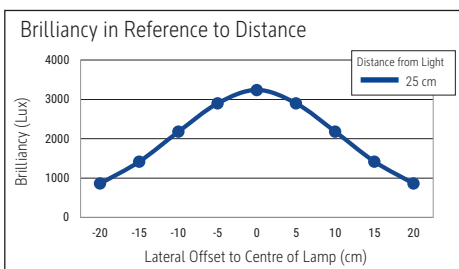

LED desk lamp MAULabby

- **The powerful compact lamp**
- **Good illumination of a limited area with strong light need**
- **Stable arm with flex area for the precise adjustment of the light angle**
- **Base and head made of strong plastic material, rubber-coated metal arm**
- **Matt white reflector for optimal light distribution**
- **Extremely economical: Latest LED technology**
- **Technical safety concept Made by MAUL**
- Guaranteed: No consumption in switch-off mode
- Compact shape: Space-saving and handy
- Light source and operating device replaceable by an electrician
- Environmentally friendly recyclable packaging, free of plastic
- Available from 08 / 2024

Illuminance of the :	3.240 lux illuminance at 25 cm distance
Colour temperature per light source:	3.000 Kelvin (warm white)
Number of light sources:	1
Energy efficiency class per light source:	E (spectrum A to G)
Weighted energy consumption per light source:	5 kWh/1000 h
Service life L70B50 per light source:	25.000 h
Useful luminous flux per light source:	585 Lumen
Base:	base
Material:	Head: plastic - Arm: metal, Rubber - Foot: plastic - Base: rubber suction feet
Dimensions:	Height: 30 cm - Head: Ø 11 cm - Base: Ø 15 cm
Movement:	Head: inclinable, rotatable - Arm: inclinable, rotatable
Position of the switch:	Base