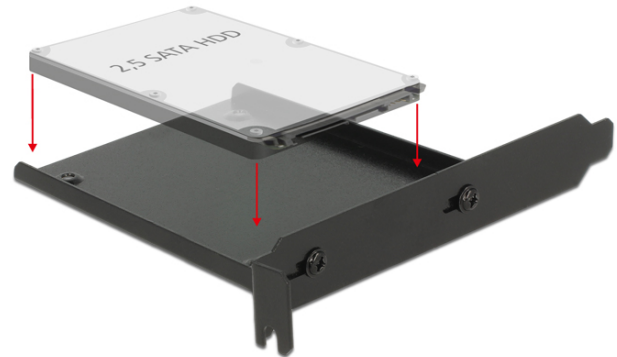

## Delock Installation frame for 1 x 2.5" HDD into the PC slot

### Description

This Delock installation frame can be installed into a free slot of your computer and upgrade your computer for an additional 2.5" bay.

### Specification

- For installation into a free slot (e.g. PCI or PCI Express)
- For 1 x 2.5" drive (e.g. HDD)
- Black metal frame

### Package content

- Installation frame
- Slot bracket
- 6 x screw