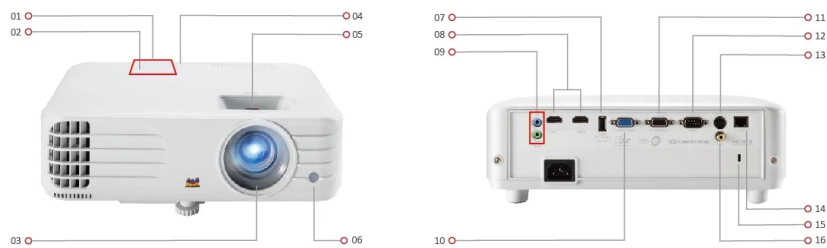

## Key Features

- Full HD 1080p Resolution
- 4000 ANSI lumens
- Digital Vertical Lens Shift
- Dual HDMI
- Up to 20,000 lamp hour  
(SuperEco+ mode)

## Product Description

The ViewSonic PG706HD features 4000 ANSI lumens of brightness to project the finest of details in any ambient setting. High brightness and a Full HD 1920 x 1080 resolution provide you with perfect projection in any medium sized space, such as a meeting room or classroom. The PG706HD comes with an energy-saving SuperEco+ mode that reduces power consumption and extends lamp life to 20,000 hours, reducing the frequency of lamp replacement and lowering maintenance costs. In addition to dual HDMI, Video, S-Video, and VGA, the projector is integrated with RS232 and LAN, certified by Crestron, AMX, PJ Link and Extron networkable solutions, making it easy to control and monitor the projector remotely.

Visit Us  [www.viewsonic.com](http://www.viewsonic.com)

**SPECIFICATION**

Native Resolution:	1920x1080
DMD Type:	DC3
Brightness:	4000 ANSI Lumens
Contrast Ratio with SuperEco Mode:	12000:1
Display Color:	1.07 Billion Colours
Light Source Type:	Lamp
Light Source Life (Normal):	4000
Light Source Life (SuperEco):	20000
Lamp Watt:	245W
Lens:	F=2.0~2.05, f=15.843-17.445mm
Projection Offset:	110%+/-6%
Throw Ratio:	1.5-1.65
Optical Zoom:	1.1x
Digital Zoom:	0.8x-2.0x
Image Size:	30"-300"
Throw Distance:	1.00m-10.96m (100"@3.32m)
Keystone:	+/- 40° (V)
Lens Shift V. Range:	Yes (+/- 5%)
Audible Noise (Normal):	32dB
Audible Noise (Eco):	27dB
Input Lag:	16ms
Resolution Support:	VGA(640 x 480) to WUXGA_RB(1920 x 1200) *RB-Reduced Blanking
HDTV Compatibility:	480i, 480p, 576i, 576p, 720p, 1080i, 1080p
Video Compatibility:	NTSC, PAL, SECAM
Horizontal Frequency:	15K-102KHz
Vertical Scan Rate:	23-120Hz