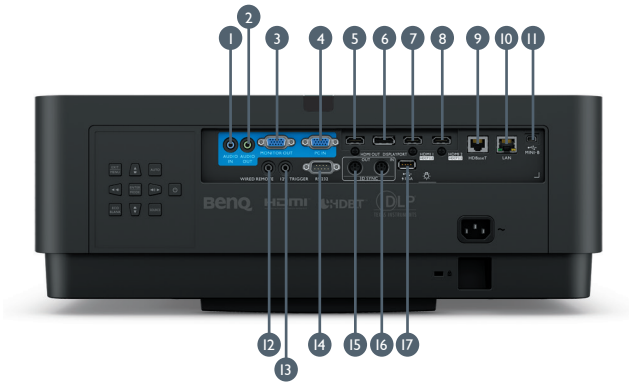

*The Contrast is measure by Full On Full Off standard.

Input and Output Terminals

- | | |
|--------------------------------|--|
| ① Audio input (Mini Jack) | ⑩ LAN RJ45 (Control / FW Upgrade) |
| ② Audio output (Mini Jack) | ⑪ USB Typ Mini B (FW download / service) |
| ③ Monitor output (D-sub 15pin) | ⑫ Wired Remote input |
| ④ PC IN(D-sub 15pin) | ⑬ DC 12V Trigger (3.5mm Jack) |
| ⑤ HDMI output | ⑭ RS232 (DB-9pin) input |
| ⑥ Display port | ⑮ 3D Sync output |
| ⑦ HDMI 1 (HDCP 2.2) | ⑯ 3D Sync input |
| ⑧ HDMI 2 (HDCP 2.2) | ⑰ USB Typ A (Power 5V/1.5A) |
| ⑨ HDBaseT (Control / Display) | |