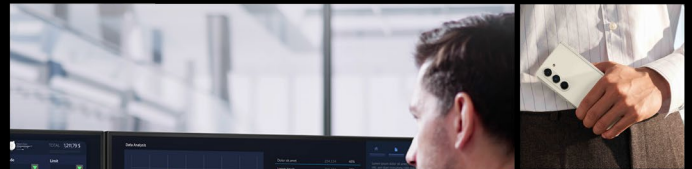

ViewFinity S6

S60UD

24" Monitor | LS24D600UJAU
27" Monitor | LS27D600UJAU
32" Monitor | LS32D600UJAU

For Life.
For work.