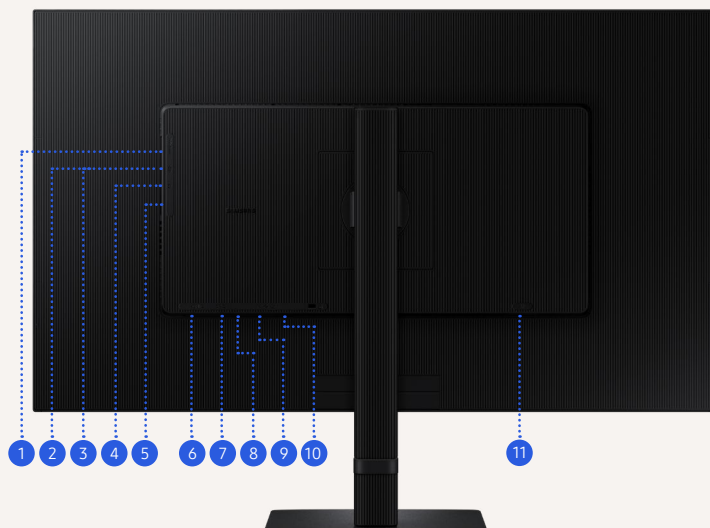

**Built-in KVM Switch:** A built-in KVM switch lets you connect and control two sources to your monitor at once, with just one keyboard and mouse. You choose: split screen, Picture in Picture or Picture by Picture are all possible. Be more efficient and remove multi-device hassle with easy input switching and multitasking.

## The perfect pose

Swivel

Tilt

Pivot

HAS

Height Adjustable Stand

Images for demonstration purposes only and may not depict the model in this document.

## Connectivity

- 1 USB-A
- 2 USB-A
- 3 USB-A
- 4 Headphone IN
- 5 LAN
- 6 HDMI IN
- 7 DisplayPort IN
- 8 DisplayPort OUT
- 9 USB-B
- 10 USB-C
- 11 Power

Please see last page for disclaimers.

The power to perfect professionals.