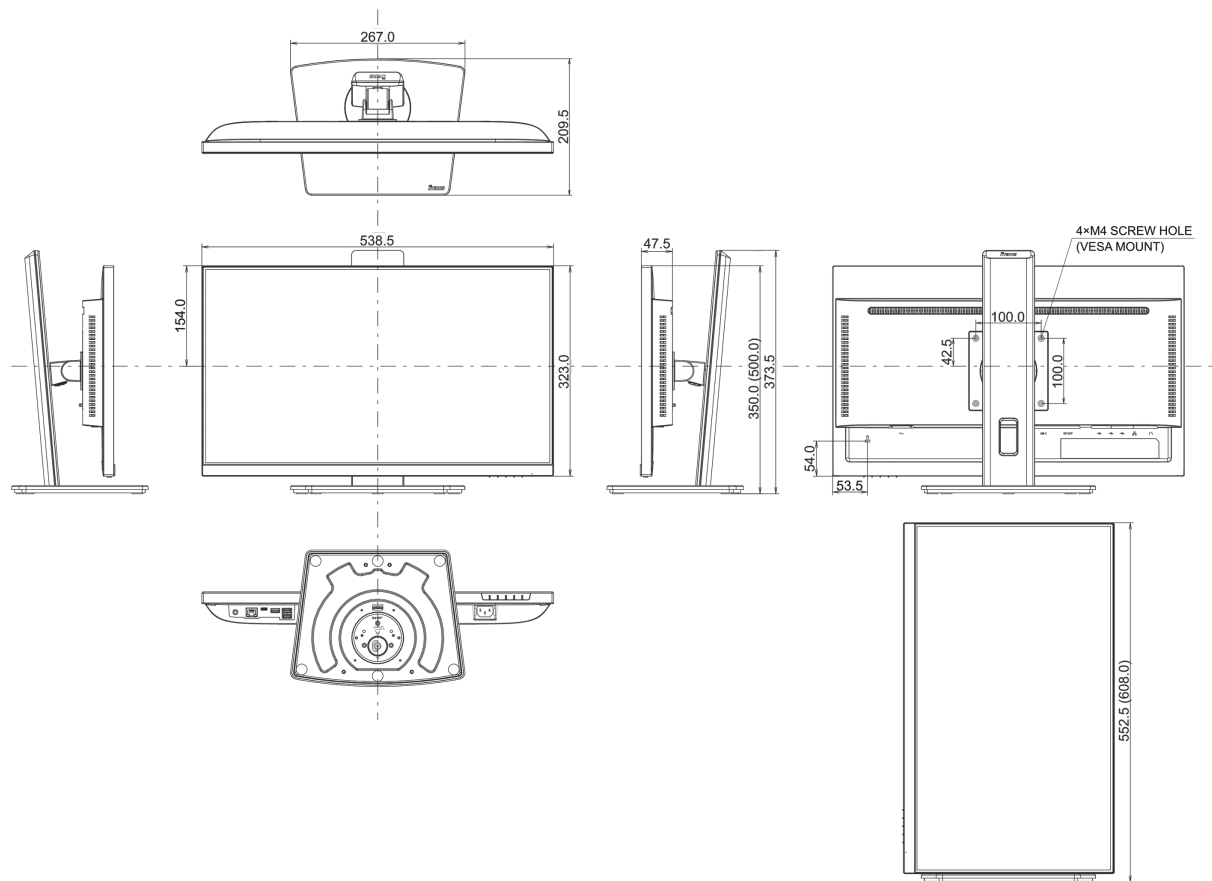

04 MECHANICAL

Display position adjustments	height, swivel, tilt, pivot (rotation both sides)
Height adjustment	150mm

Rotation (PIVOT function)	90°
Swivel stand	90°; 45 ° left; 45° right
Tilt angle	23° up; 5° down
VESA mounting	100 x 100mm
Cable management system	yes

05 ACCESSORIES INCLUDED

Cables	power, HDMI, USB-C
Other	quick start guide, safety guide

06 POWER MANAGEMENT

Power supply unit	internal
Power supply	AC 100 - 240V, 50/60Hz
Power usage	18W typical, 0.5W stand by, 03W off mode

Product dimensions W x H x D	538.5 x 350 (500) x 209.5mm
Box dimensions W x H x D	685 x 405 x 126mm
Weight (without box)	5.3kg
Weight (with box)	7.4kg
EAN code	4948570123223

All trademarks and registered trademarks acknowledged. E & O E. Specification subject to change without notice. All LCD's comply with ISO-9241-307:2008 in connection with pixel defects.