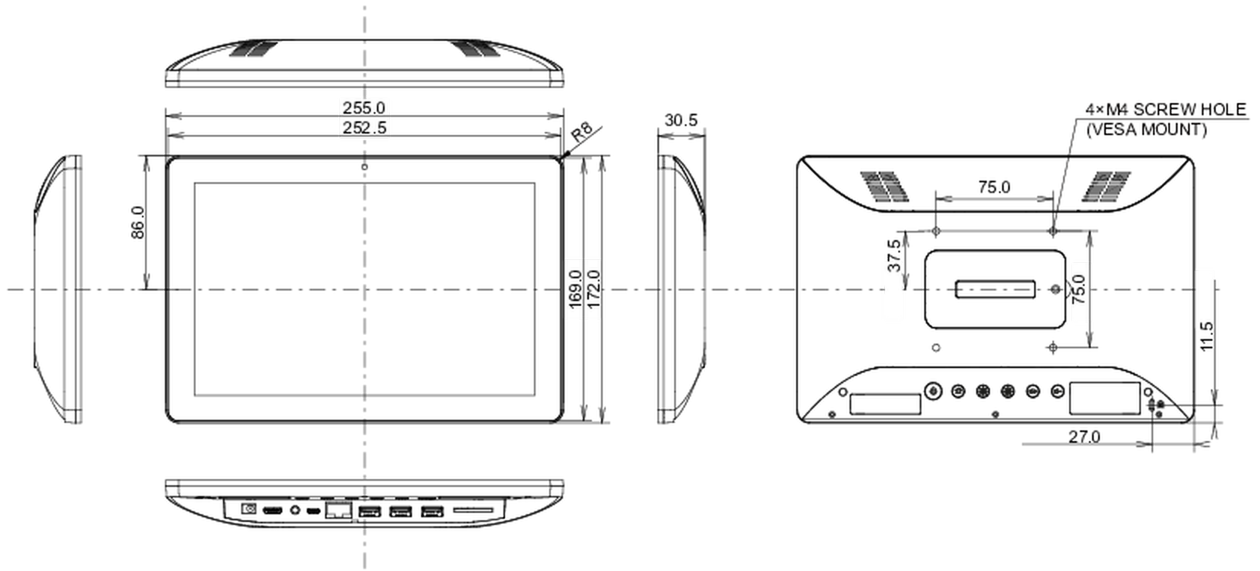

01 DISPLAY CHARACTERISTICS

Design	Edge to edge glass
Diagonal	10.1", 25.5cm
Panel	IPS
Native resolution	1280 x 800 (1 megapixel HD)
Aspect ratio	16:10
Panel brightness	450 cd/m ²
Brightness	387 cd/m ² with touch
Light transmittance	86%
Static contrast	1000:1 with touch
Response time (GTG)	25ms
Viewing zone	horizontal/vertical: 160°/160°, right/left: 80°/80°, up/down: 80°/80°
Colour support	16.7mln 8bit
Viewable area W x H	216.6 x 135.4mm, 8.5 x 5.3"
Pixel pitch	0.1692mm
Bezel colour and finish	black, matte

06 MECHANICAL

Orientation	landscape, portrait, face-up
VESA mounting	75 x 75mm

07 ACCESSORIES INCLUDED

Guides	quick start guide, safety guide
Other	AC adapter
Cable cover	yes

08 POWER MANAGEMENT

Power supply unit	external
Power supply	DC 12 V
Power usage	18W typical, 0.5W stand by

09 SUSTAINABILITY

Regulations	CE, EAC, RoHS support, ErP, WEEE, REACH, UKCA
REACH SVHC	above 0.1%: Lead

10 DIMENSIONS / WEIGHT

Product dimensions W x H x D	255 x 172 x 30.5mm
Box dimensions W x H x D	398 x 223 x 68mm
Weight (without box)	0.8kg
Weight (with box)	1.36kg
EAN code	4948570124541