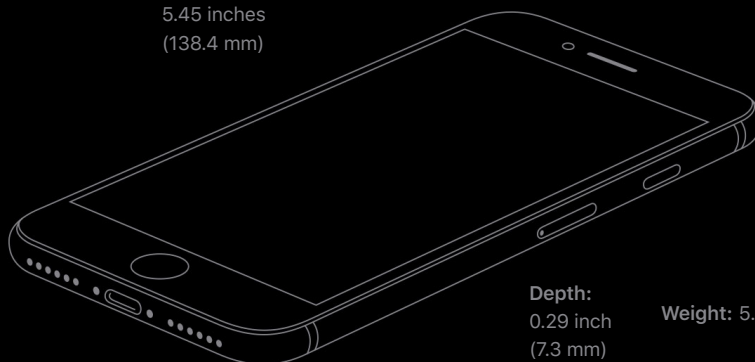

### Capacity

**64GB**

**128GB**

**256GB**

### Size and Weight

Height:  
5.45 inches  
(138.4 mm)

Width:  
2.65 inches  
(67.3 mm)

Depth:  
0.29 inch  
(7.3 mm)

Weight: 5.22 ounces (148 grams)