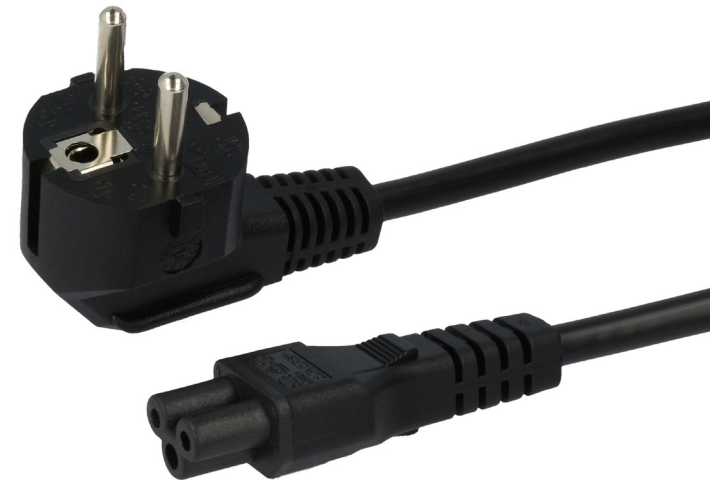

ARTICONA is Bechtle's own brand of IT accessories for the modern workplace and stands for quality and reliability in everyday business.

Power Cable Local/m - C5/f Black

Article number: see below

The device cables offer particularly high quality.

- Plug angled

Specifications

Product type	Power cable/adapter external
Ports	Safety plug type F C5
Colour	Black

Article overview

Length	Article number
2 m	318748
3 m	222524

Bechtle Logistik & Service GmbH
Bechtle Platz 1 | 74172 Neckarsulm | Deutschland