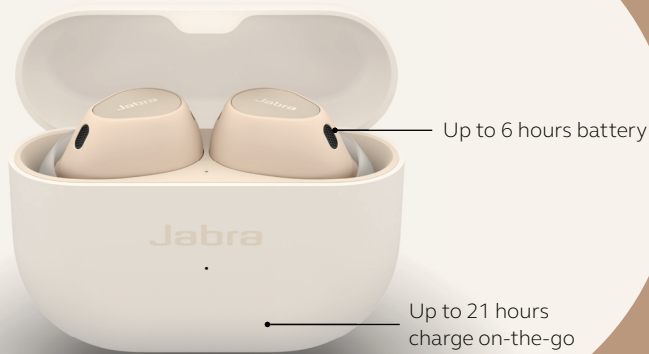

HOW TO CHARGE