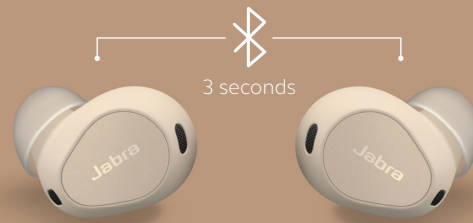

HOW TO PAIR

Push the buttons on both earbuds for 3 seconds, then go to the Bluetooth menu of your phone to connect your earbuds, or with Fast Pair, your Android phone will instantly ask to connect to your earbuds if nearby.