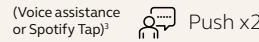

Hold

Tap both buttons simultaneously to power off. Press the buttons to power on. See the User Manual for button functionality when using either earbud.

HOW TO USE - MUSIC

LEFT

Push x1

Push x2

Hold

RIGHT