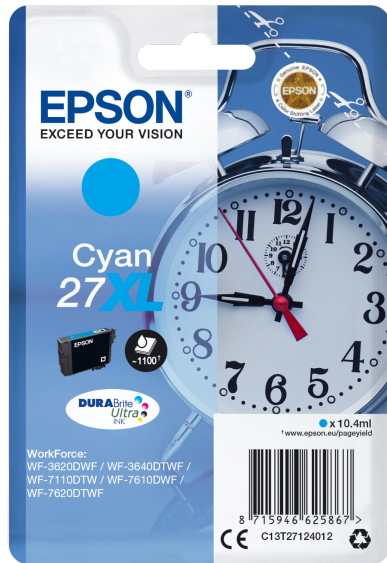

Singlepack Cyan 27XL

DURABrite Ultra Ink

Epson's DURABrite Ultra Ink is ideal for producing laser-like, business documents. Thanks to its all-pigment ink system, documents are water, smudge and highlighter resistant and its quick-drying properties make it perfect for duplex printing.

Reduce your printing costs with XL inks

DURABrite Ultra Inks are available in standard and XL sizes, with page yields displayed clearly on each pack.

Epson offers a choice of standard or extra large (XL) ink cartridges across its latest ink ranges. XL inks are ideal if you print high volumes and can help you reduce your business printing costs by up to 25%¹. Print up to 2,200 pages² with the high-yield, XXL black ink cartridge.

PRODUCT SPECIFICATIONS

PACKAGING

Package Type	Singlepack
--------------	------------

TECHNOLOGY

Content	1 x 10,4 ml Cyan
Technology	DURABrite™ Ultra
Short Name	27XL
Symbol	Alarm clock
Size	XL

LOGISTICS INFORMATION