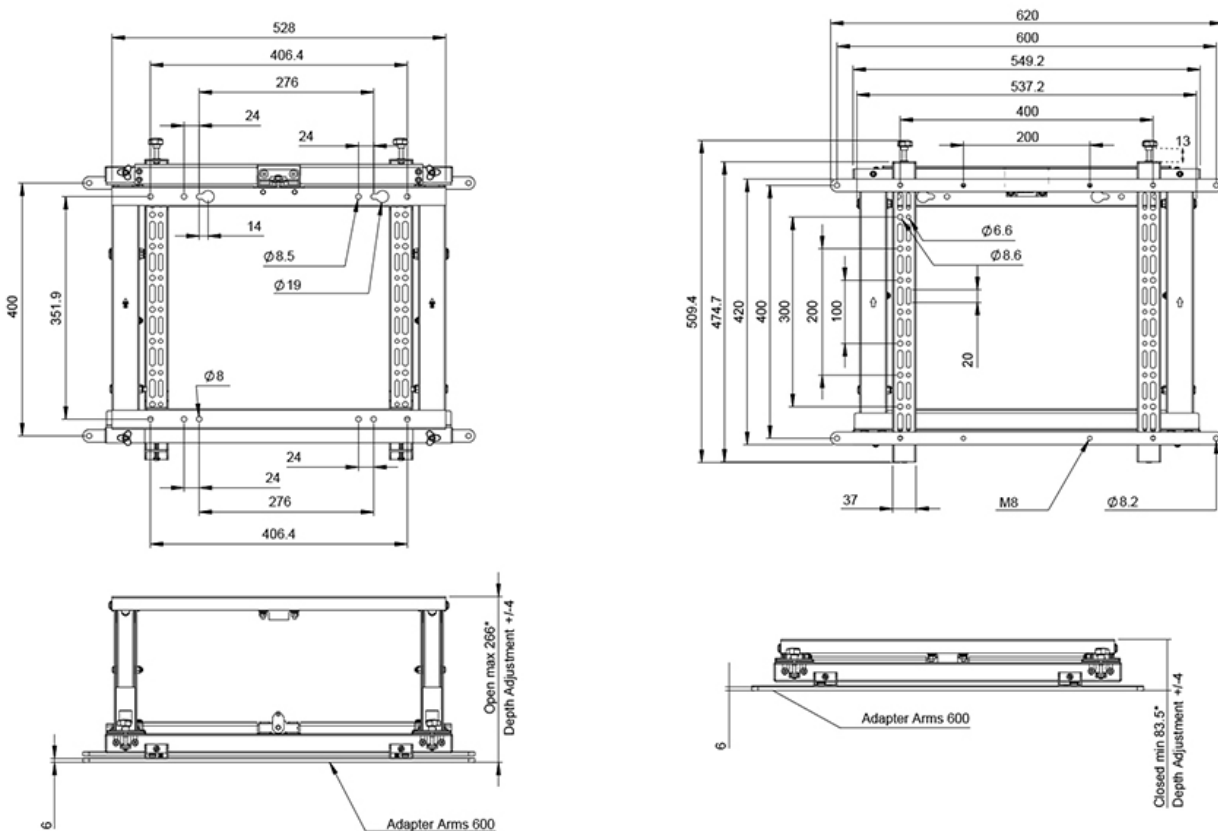

FUNCTIONALITY

Height adjustment	1,3 cm
Width adjustment	4 cm
Depth adjustment	0,4 cm
Height	51 cm
Width	62 cm
Depth	8,4 cm
Adjustment type	Micro adjustment
Lockable	Not lockable
Video wall adjustment	Push to pop-out

Neomounts

Neomounts

Neomounts by Newstar WL95-800BL1 push to pop out video wall mount for 42-70" screens - Black

The Neomounts by Newstar WL95-800BL1 is a push to pop out video wall mount for screens up to 70". The screen can be installed both in portrait and landscape orientation and additionally, toolless micro adjustment in height, depth, tilt and swivel is available for the perfect alignment.

The WL95-800BL1 has a depth of 7,8-26 cm and is suitable for screens that meet VESA hole pattern 200x200 up to 600x400 mm (landscape) or 400x600 mm (portrait). The video wall mount is packed pre-assembled and features keyhole slots to ensure fast and easy installation.

WL95-800BL1

NEOMOUNTS BY NEWSTAR VIDEO WALL

*Note: Including 6mm adapter arms for VESA 600x400