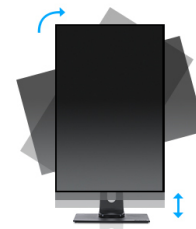

24" IPS 3-side borderless monitor with height adjustable stand

Stylish edge-to-edge design makes the ProLite XUB2493HS perfect for multi-monitor set-ups. The IPS panel technology offers accurate and consistent colour reproduction with wide viewing angles. High contrast and brightness values mean the monitor will provide excellent performance for photographic and web design. Equipped with speakers, headphone socket, HDMI and DisplayPort connections, a blue light reducer function to reduce eye fatigue and an ergonomic 150mm height adjustable stand for optimal user comfort, make this 24" monitor a great choice for both multi-monitor configuration and office applications.

Available also with fixed stand : [ProLite XU2493HS-B5 \(1920x1080\)](#) and [ProLite XU2493HS-B6 \(1920x1080\)](#)

IPS Technology

IPS displays are best known for wide viewing angles and natural, highly accurate colours. They are especially suited for colour-critical applications.

HAS (150mm) + PIVOT

With a height adjustable stand you will create an ergonomic work posture and position that meets all health and safety requirements. This will not only prevent any health issues but will also increase your productivity. The pivot function allows the screen to rotate from landscape to portrait orientation. This functionality can be useful if the application requires more height than width.

01 DISPLAY CHARACTERISTICS

Design	3-side borderless
Diagonal	23.8", 60.5cm
Panel	IPS panel technology LED, matte finish
Native resolution	1920 x 1080 @100Hz (2.1 megapixel Full HD)
Aspect ratio	16:9
Panel brightness	250 cd/m ²
Static contrast	1300:1
Advanced contrast	80M:1
Response time (MPRT)	0.5ms
Viewing zone	horizontal/vertical: 178°/178°, right/left: 89°/89°, up/down: 89°/89°
Colour support	16.7mIn (sRGB: 96%; NTSC: 72%)
Horizontal Sync	30 - 115kHz
Viewable area W x H	527 x 296.5mm, 20.7 x 11.7"
Pixel pitch	0.275mm
Colour	matte, black