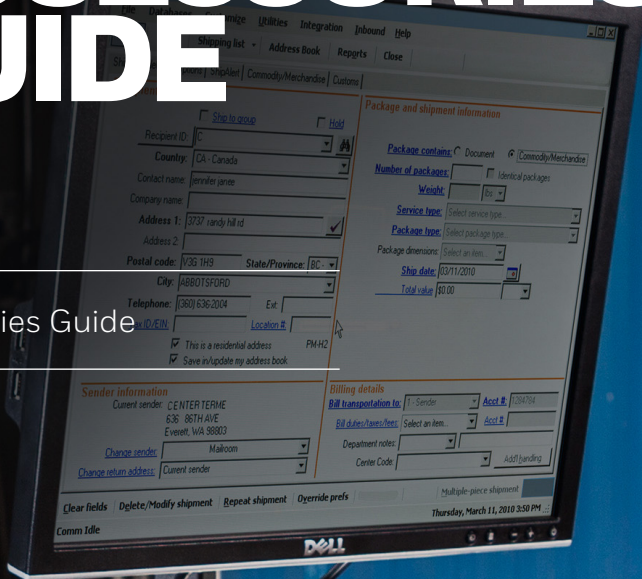

PM45/ PM45c INDUSTRIAL PRINTERS ACCESSORIES GUIDE

Accessories Guide

Honeywell

TABLE OF CONTENTS

2 PRINTHEADS

CONNECTIVITY

3 MEDIA OPTIONS

4 CABLES