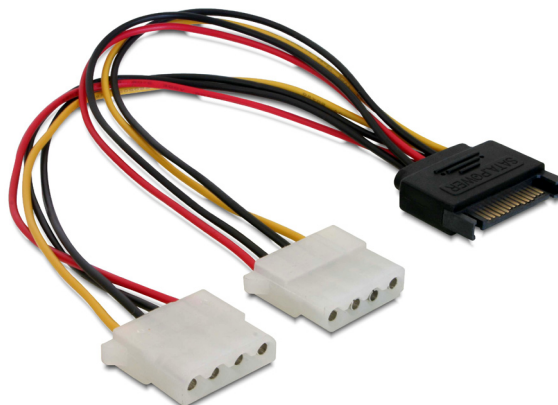

Cable Power SATA 15pin > 2x 4pin Molex female 20cm

Description

This power cable enables you to convert a PC power supply with SATA interface into the Molex format for power supply of up to 2x devices with 4pin Molex connector.

Ref. 65159
EAN 4043619651597

Images

Specification

- Power connector for 2x 4pin Molex
- Connector: 15pin SATA male > 2x 4pin Molex female
- Cable length: ca. 20cm

Package

- Delock poly bag