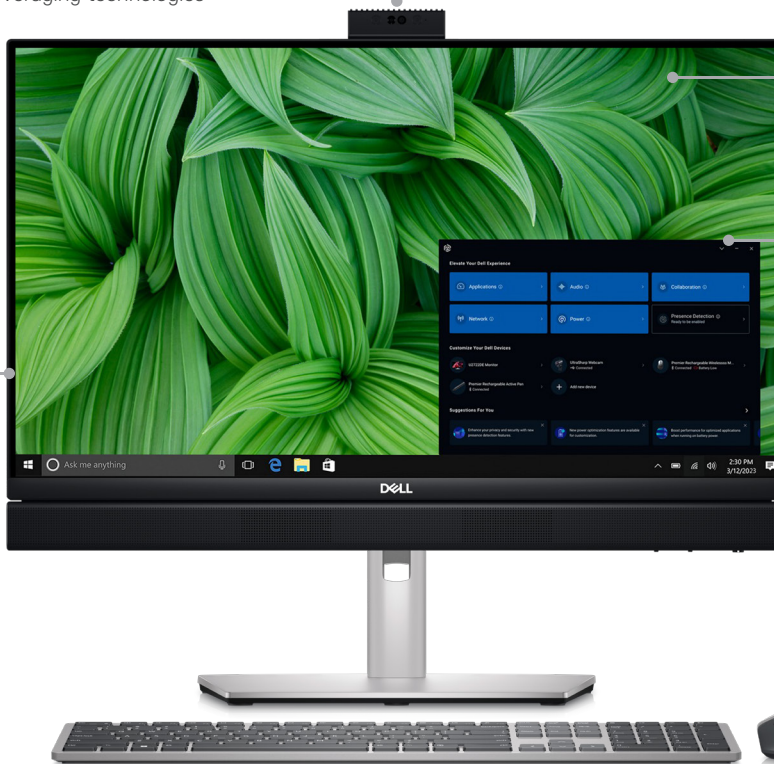

...

Smart connections

Up to native USB 3.2 Type C Gen2x2 (20Gb), USB 3.2 Gen 2 (10 Gb) with easy access on the side panel

...

Secure access to digital and virtual workspaces

With thin client solutions powered by Dell Cloud Client Workspace¹³

...

Tackle graphically intensive workloads

with optional AMD discrete graphics

...

Sustainable innovation

With post-consumer recycled plastic, and Modern Standby; EPEAT Gold, ENERGY STAR and TCO certifications (on select configurations)

...

Breadth of custom accessories

Matching InfinityEdge FHD displays, collaboration accessories and more ergonomic stand options than ever

...

Faster and more expandable

Available with up to dual M.2 SSD storage drives, RAID capable, and DDR5 memory up to 64GB

Next-level video conferencing

Optional 5MP IR Camera with Express Sign-In and Intelligent Privacy provides secure collaboration while its auto-tilt profile keeps users front and center during video calls.

Work comfortably all day

Expansive TUV Low Blue Light certified touch and non-touch panels

Most intelligent with Dell Optimizer²

More intuitive app performance and connectivity, and best ever noise-cancelling audio experiences

Hear and be heard

2 microphones and 2 speakers featuring Intelligent Audio deliver ultimate collaboration

...

Easy to manage

With a single BIOS across new All-in-One configurations