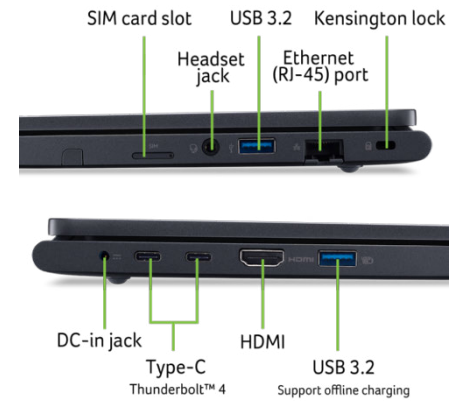

Acer TMP414-53-750Q

SPECIFICATIONS

Ordering Information

Series	Travelmate P4
Model name	TMP414-53-750Q
Part number	NX.B3YEG.003
EAN	4711121750021
Short description	14" WUXGA / Intel® Core™ i7-1355U / 16 GB DDR4 RAM / 512 GB SSD / Intel® Iris® Xe Graphics / Windows 11 Pro (64-bit)

Operating System

Operating System	Windows 11 Professional (64-bit)

Housing

Housing / Color	-
Component door	-
Dimensions	319 (W) x 229 (D) x 18.9 (H) mm
Weight	1.4 kg
Passively cooled (fanless)	-

Display

Display size	14"
Display type	Acer ComfyView™ WUXGA IPS Display mit LED-Backlight
Display resolution in pixel	1.920 x 1.200
Aspect ratio	16:10

Processor and chipset

Processor	Intel® Core™ i7-1355U Processor
Clock frequency	1.70 GHz base clock (Up to 5.00 GHz Intel® Turbo Boost Max Technology)
Cache	12 MB Intel® Smart Cache
Processing cores / threads	2 Performance-cores + 8 Efficient-cores / 12 Threads
Chipset	Integrated SOC

Storage and drives

Memory	16 GB DDR4 RAM
Memory configuration	1 x 16 GB DDR4 RAM
Maximum RAM	-
Mass storage	512 GB PCIe NVMe Solid-State-Drive (SSD)
Optical drive	-

Graphics card

Graphics card	Intel® Iris® Xe Graphics

Connections

LAN	Intel® Ethernet Connection I219-LM Gigabit Ethernet
Wireless LAN	Intel® Wi-Fi 6E 802.11 ax/ac/a/b/g/n
Wireless WAN / SIM-Card	LTE
Wireless Gigabit	-
Bluetooth	Bluetooth® 5.2
NFC	-

IO ports

HDMI	HDMI® 2.1
VGA	-
Displayport	via USB-C
Thunderbolt	Thunderbolt™ 4
USB 3.2	2x USB 3.2 Gen 1 (1x power-off USB charging)
USB 3.1	-
USB 3.0	-
USB 2.0	-
USB 4.0	-
Ethernet (RJ-45)	Yes
Cardreader	MicroSD Card reader
Audio port	3.5 mm headphone/speaker jack
Docking port	Yes

Input

Keyboard	80-/81-/84-key Acer backlight keyboard layout
Keyboard layout	German (QWERTZ)
Backlit keyboard	-
Touchpad	Multi-gesture touchpad

Security

Fingerprint sensor	Yes
TPM	TPM 2.0
Kensington Lock	Yes
Security software	Acer ProShield Plus security manager