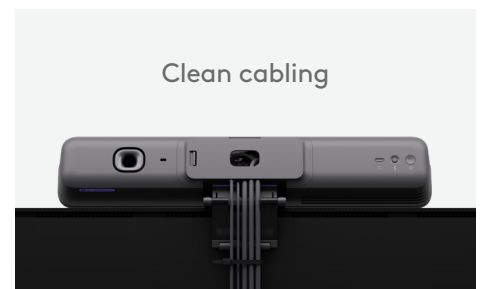

Clean cabling