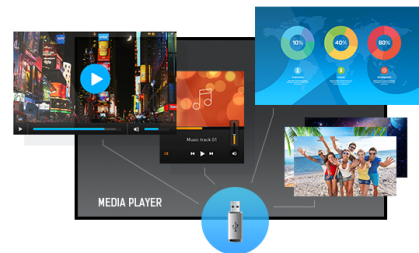

43" Professional Digital Signage display with 4K UHD resolution and 24/7 operating time

Set in a slim bezel, the iiyama LH4341UHS is a professional digital signage display offering 24/7 operating time in portrait and landscape orientation.

This 500cd/m² high brightness IPS panel with 4K UHD resolution (3840x2160) provides exceptional colour and image performance. With the built-in media player you can play your favourite music and show your most beautiful videos, photos and images directly on screen.

4K

UHD resolution (3840x2160), better known as 4K, offers a gigantic viewable area with 4 times more information and work space than a Full HD screen. Due to the high DPI (dots per inch), it displays an incredibly sharp and crisp image.

Media player

Play your favourite music and show your most beautiful videos, photos and images directly on screen from a flash drive or internal memory with the built-in media player.

01 DISPLAY CHARACTERISTICS