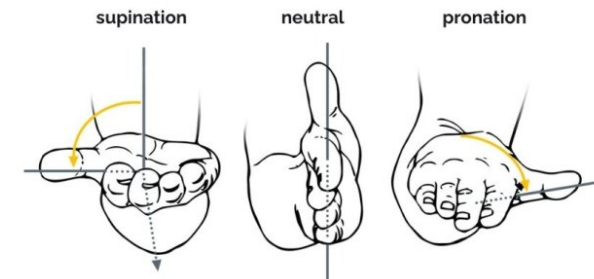

**Ergonomic vertical mouse that feels comfortable right away for healthy computer use, for everyone.**

With the PRF Pro, ergonomics is within reach. This vertical mouse combines immediate familiarity with a relaxed hand position, allowing you to work more comfortably from day one. Thanks to its well-designed fit, the PRF Pro is suitable for virtually any hand size. This 3-mode vertical mouse is suitable for both left- and right-handed users and is ideal for fixed workstations at home or in the office. The button on the underside allows you to easily switch between different devices without having to reconnect. This means the PRF Pro moves effortlessly with you throughout your working day.

**Ergonomic background**

Recent studies have linked prolonged and intensive use of a traditional computer mouse to an increased risk of wrist, forearm and shoulder complaints, particularly due to persistent wrist deviations and forearm pronation (Andersen et al., 2019; Oakman & Kinsman, 2021). Vertical mice are designed to place the hand in a more neutral, so-called hand-shaking position, reducing both lateral wrist flexion and internal rotation of the forearm (Lin et al., 2021). This reduces muscle activity in the forearm compared to traditional mice, which can contribute to reducing physical strain during prolonged computer use (Schmid et al., 2015; Lin et al., 2021).