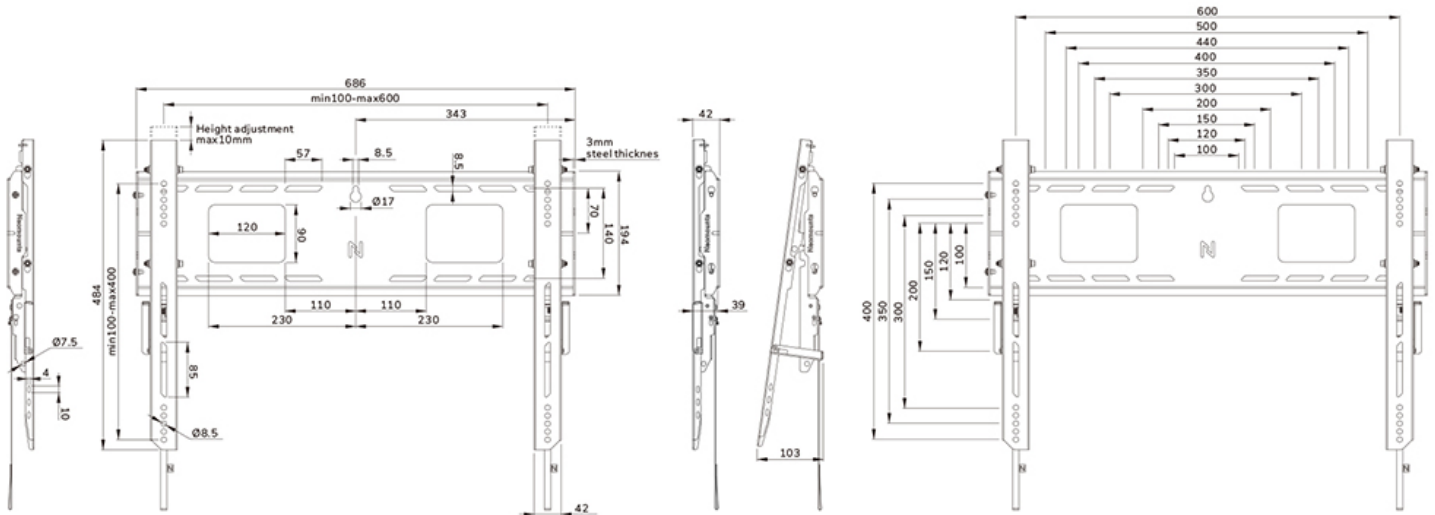

FUNCTIONALITY

Type	Fixed
Height adjustment	1 cm
Lockable	Lockable - Padlock not included
Height	48,4 cm
Width	68,6 cm
Depth	4,2 cm
Adjustment type	Manual

INFORMATION

Color	Black
Main material	Steel
Warranty	5 year
EAN code	8717371443269

Neomounts

Neomounts

Neomounts WL30-750BL16 fixed wall mount for 42-86" screens - Black

The Neomounts WL30-750BL16 LEVEL is the ultimate solution for securely mounting an interactive or heavy weight display up to 86" with a maximum capacity of 125 kg. This heavy-duty wall mount features a high profile wall plate and is engineered for stability and precision, ensuring your screen is securely mounted even on uneven surfaces. The wall mount is designed to provide the sturdiest and most stable touch screen experience. The brackets of the WL30-750BL16 feature depth adjustable wall supports on the lower brackets for better weight distribution and maximum stability. The mount features individual adjustable brackets (10 mm) for securely adjusting the display height or levelling it.

The LEVEL-750 wall mount has a profile depth of 4,2 cm and is suitable for screens that meet VESA hole pattern 100x100 to 600x400 mm. Its quickly connectable wall plate allows for multiple screen mounting, while a clever kickstand service position provides easy access to cables and connectors. Additionally, the wall plate is designed with specific cut-outs for wall sockets and securing devices and cables. It features various perforated holes for easy tie-wrap cable fixing and provides space for cable storage, ensuring a clean and tidy finishing.

For simple and effective storage, an optionally available AV-rack can be installed to the left or right side of the mount.

WL30-750BL16

NEOMOUNTS HEAVY DUTY TV WALL MOUNT

Neomounts

Measuring unit: mm