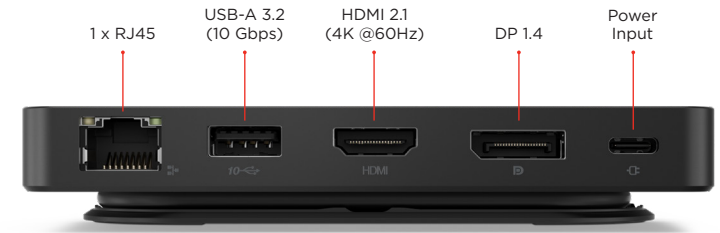

Universal compatibility: Connect, create, collaborate

Unleash limitless productivity with our sleek, universal travel dock, engineered for seamless compatibility across all USB-C laptops. Keep your mobile devices always charged, always ready - thanks to our 'Always-On' USB port that delivers a continuous power supply. With the model that includes a power adapter, a 100W USB-C charger is included, providing 65W power delivery. If you need a power delivery boost, an optional 135W charger provides 100W to your laptop.

Modern aesthetic: Sustainable, innovative, and elegant

Reimagining your workspace, the Lenovo USB-C Dual Display Travel Dock merges style, productivity, and sustainability. Encased in a modern Eclipse Black design, it makes a distinctive, minimalist statement. With 66% Post-Consumer Recycled Content (PCC) in the chassis and packaging free from plastic, it's a step towards reducing the global reliance on virgin plastics.

* Lenovo USB-C & Thunderbolt™ docks function with laptops that support industry-standard USB-C Alt-Mode, DisplayLink or Thunderbolt™ protocols through their USB Type-C port.

Smarter
technology
for all

Lenovo