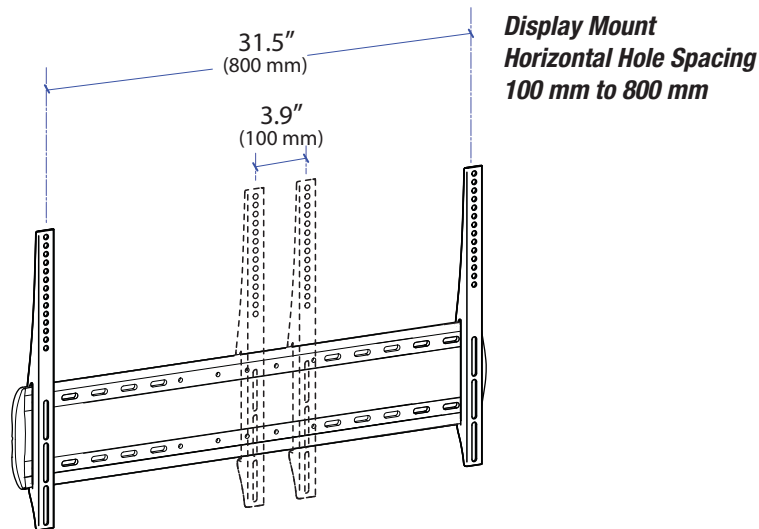

## Low Profile Wall Mount, XL

Wall Clearance

© 2009 Ergotron, Inc. rev. 1109/09 DIM-60 Content is subject to change without notification

**Americas Sales and Corporate Headquarters**

St. Paul, MN USA  
(800) 888-8458  
+1-651-681-7600  
www.ergotron.com  
sales@ergotron.com