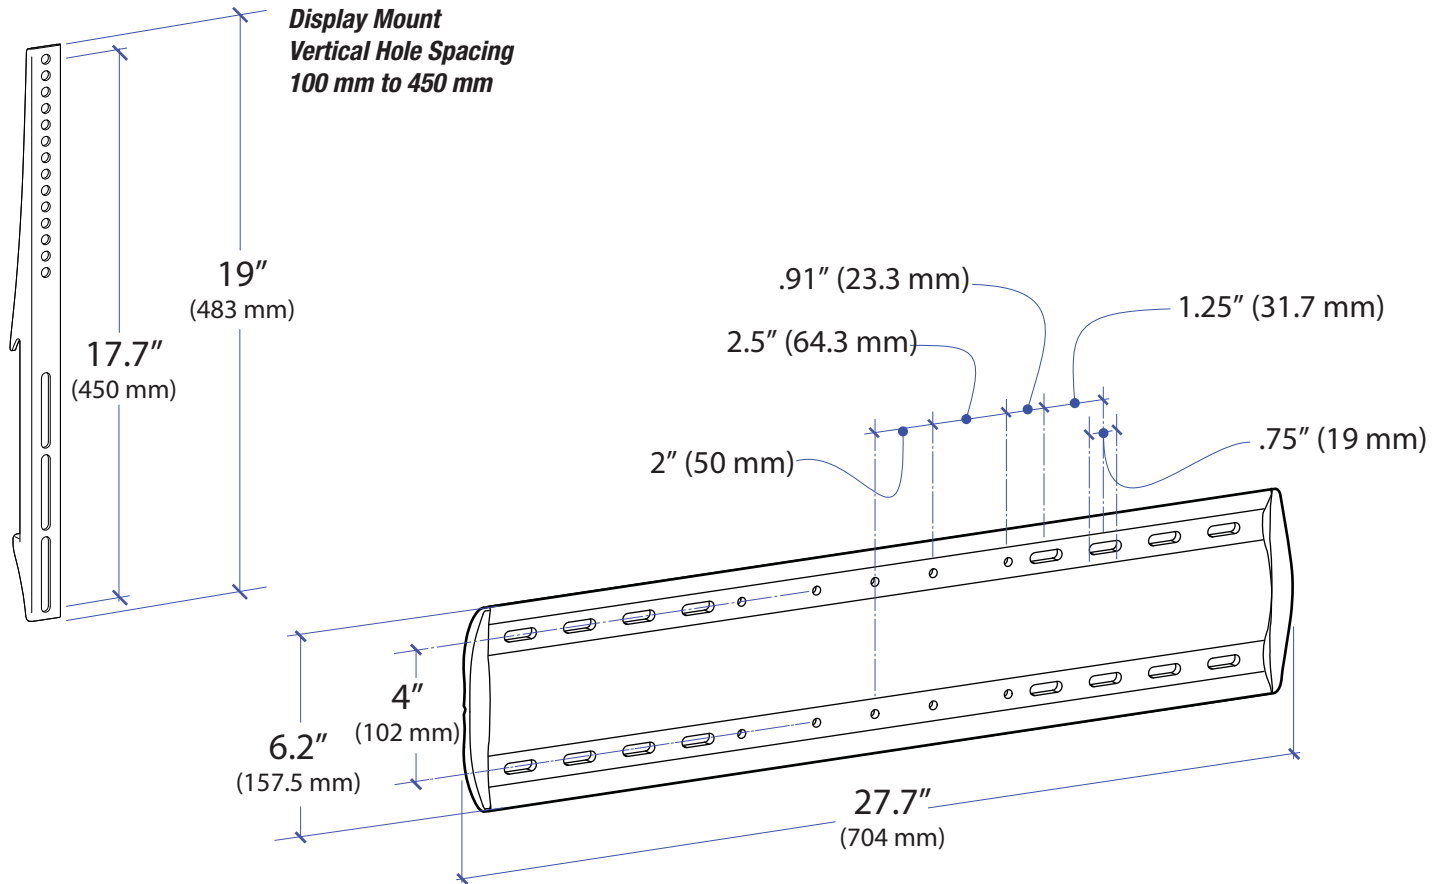

## Low Profile Wall Mount

Wall Clearance

© 2009 Ergotron, Inc. rev. 1109/09 DIM-60 Content is subject to change without notification

**Americas Sales and Corporate Headquarters**

St. Paul, MN USA  
(800) 888-8458  
+1-651-681-7600  
www.ergotron.com  
sales@ergotron.com