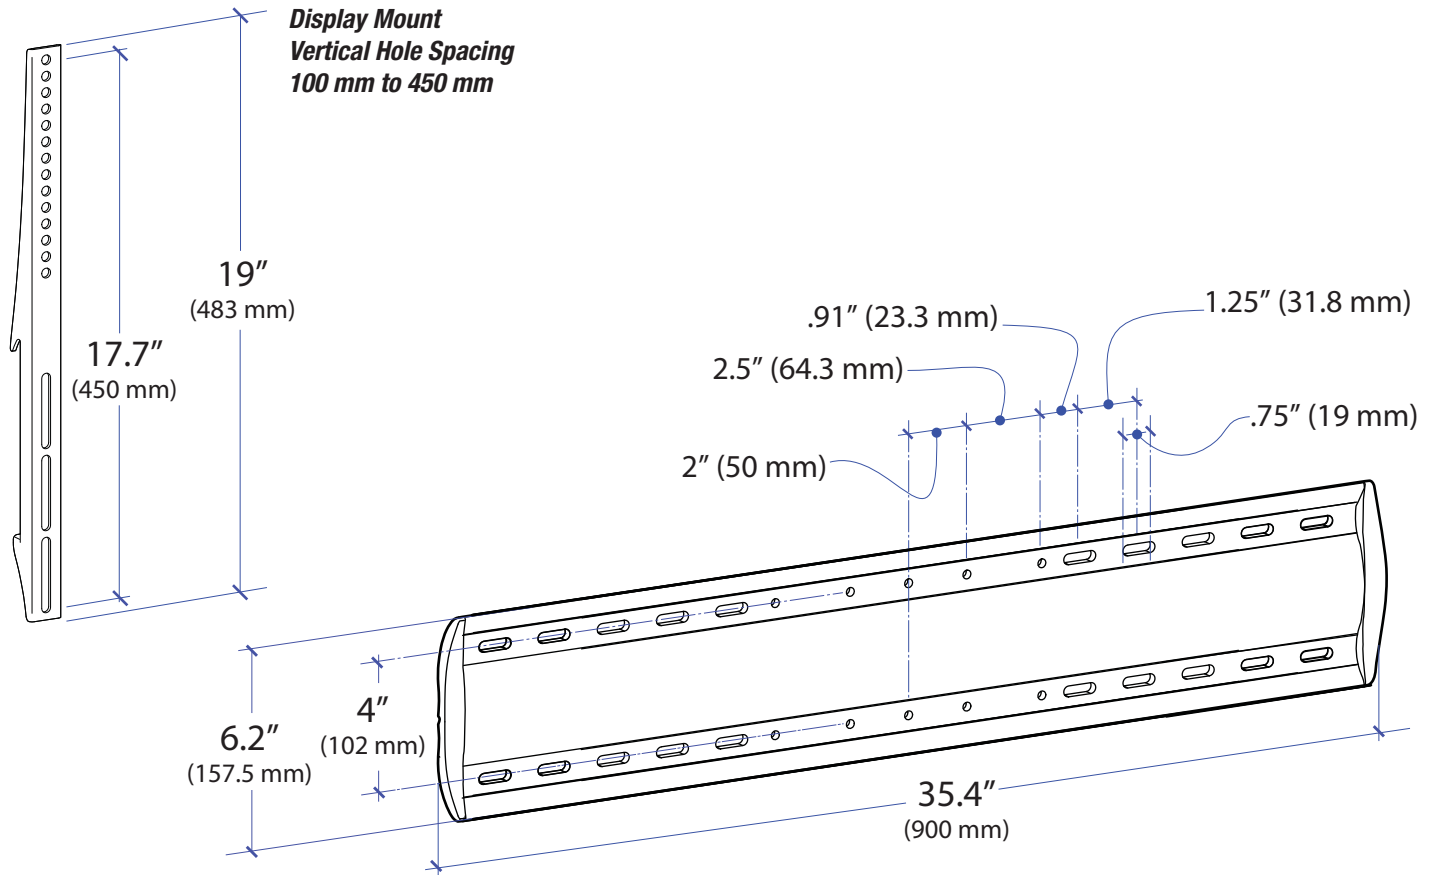

## Low Profile Wall Mount, XL

Wall Clearance

© 2009 Ergotron, Inc. rev. 1109/09 DIM-60 Content is subject to change without notification

**Americas Sales and Corporate Headquarters**

St. Paul, MN USA  
(800) 888-8458  
+1-651-681-7600  
www.ergotron.com  
sales@ergotron.com