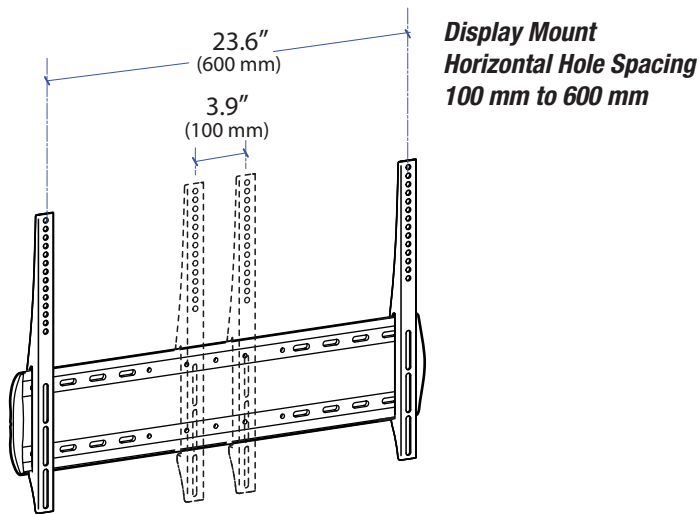

## Low Profile Wall Mount

Wall Clearance

© 2009 Ergotron, Inc. rev. 1109/09 DIM-60 Content is subject to change without notification

**Americas Sales and Corporate Headquarters**

St. Paul, MN USA  
(800) 888-8458  
+1-651-681-7600  
www.ergotron.com  
sales@ergotron.com