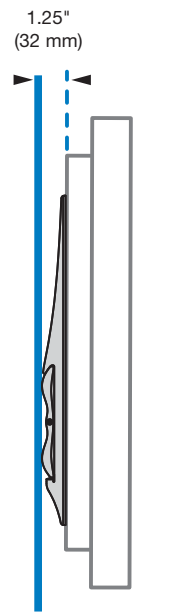

## Low Profile Wall Mount

Wall Clearance

© 2009 Ergotron, Inc. rev. 1109/09 DIM-60 Content is subject to change without notification

**Americas Sales and Corporate Headquarters**

St. Paul, MN USA  
(800) 888-8458  
+1-651-681-7600  
www.ergotron.com  
sales@ergotron.com

## Low Profile Wall Mount, XL

Wall Clearance

© 2009 Ergotron, Inc. rev. 1109/09 DIM-60 Content is subject to change without notification

**Americas Sales and Corporate Headquarters**

St. Paul, MN USA  
(800) 888-8458  
+1-651-681-7600  
www.ergotron.com  
sales@ergotron.com