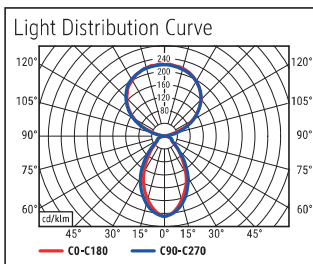

LED floor lamp MAULjuvis sensor, dimmable

- **Constant light control via movement and daylight sensors**
- **Infinitely adjustable dimmer according to activity and individual preferences**
- **Perceived as pleasant by everyone: Combined direct/indirect workplace lighting**
- **Approx. 50% upward and approx. 50% downward light emission**
- **Double use: Direct lighting of the desk and indirect lighting of the room**
- **GS-symbol for checked safety, technical safety concept Made by MAUL**
- Motion sensor: Reduces the emitted light automatically after a period of 30 minutes without detecting any movement and switches the lamp off after another period of 30 minutes without detecting any movement
- Daylight sensor: The light output of the lamp changes depending on the indoor illuminance level
- Convenient: Diffuser for reduction of shades
- Light source and operating device replaceable by an electrician
- Recyclable packaging