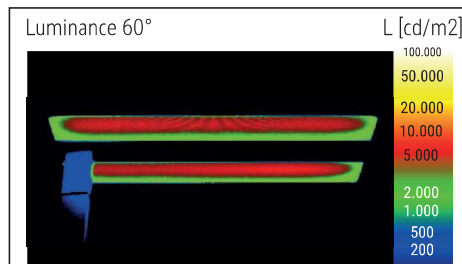

LED floor lamp MAULjuvis sensor, dimmable

- **Constant light control via movement and daylight sensors**
- **Infinitely adjustable dimmer according to activity and individual preferences**
- **Perceived as pleasant by everyone: Combined direct/indirect workplace lighting**
- **Approx. 50% upward and approx. 50% downward light emission**
- **Double use: Direct lighting of the desk and indirect lighting of the room**
- **GS-symbol for checked safety, technical safety concept Made by MAUL**
- Motion sensor: Reduces the emitted light automatically after a period of 30 minutes without detecting any movement and switches the lamp off after another period of 30 minutes without detecting any movement
- Daylight sensor: The light output of the lamp changes depending on the indoor illuminance level
- Convenient: Diffuser for reduction of shades
- Light source and operating device replaceable by an electrician
- Recyclable packaging

Illuminance of the : indirect: 2.920 lux illuminance at 85 cm distance, 1.840 lux illuminance at 110 cm distance - direct: 2.920 lux illuminance at 85 cm distance, 1.840 lux illuminance at 110 cm distance
 Colour temperature per light source: 4.000 Kelvin (neutral white)
 Number of light sources: 3
 Energy efficiency class per light source: C (spectrum A to G)
 Weighted energy consumption per light source: 68 kWh/1000 h (34 kWh/1000 h & 2 x 17 kWh/1000 h)
 Service life L70B50 per light source: 50.000 h
 Useful luminous flux per light source: 13.060 Lumen (6.500 Lumen & 2 x 3.280 Lumen)
 Material: Head: Aluminium - Column: Aluminium
 Dimensions: Head: 28 x 61 x 4.2 cm - Column: 3.5 x 5.3 cm
 Movement: Head: fixed
 Position of the switch: Column