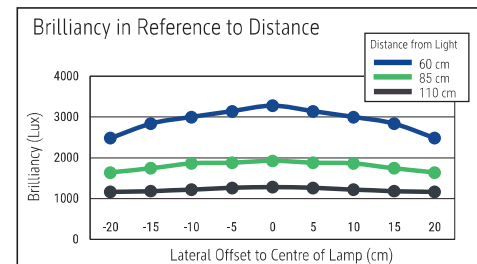

LED floor lamp MAULjuvis sensor, dimmable

- **Constant light control via movement and daylight sensors**
- **Infinitely adjustable dimmer according to activity and individual preferences**
- **Perceived as pleasant by everyone: Combined direct/indirect workplace lighting**
- **Approx. 50% upward and approx. 50% downward light emission**
- **Double use: Direct lighting of the desk and indirect lighting of the room**
- **GS-symbol for checked safety, technical safety concept Made by MAUL**
- Motion sensor: Reduces the emitted light automatically after a period of 30 minutes without detecting any movement and switches the lamp off after another period of 30 minutes without detecting any movement
- Daylight sensor: The light output of the lamp changes depending on the indoor illuminance level
- Convenient: Diffuser for reduction of shades
- Light source and operating device replaceable by an electrician
- Recyclable packaging

Illuminance of the : indirect: 2.920 lux illuminance at 85 cm distance, 1.840 lux illuminance at 110 cm distance - direct: 2.920 lux illuminance at 85 cm distance, 1.840 lux illuminance at 110 cm distance
 Colour temperature per light source: 4.000 Kelvin (neutral white)
 Number of light sources: 3
 Energy efficiency class per light source: C (spectrum A to G)
 Weighted energy consumption per light source: 68 kWh/1000 h (34 kWh/1000 h & 2 x 17 kWh/1000 h)
 Service life L70B50 per light source: 50.000 h
 Useful luminous flux per light source: 13.060 Lumen (6.500 Lumen & 2 x 3.280 Lumen)
 Material: Head: Aluminium - Column: Aluminium
 Dimensions: Head: 28 x 61 x 4.2 cm - Column: 3.5 x 5.3 cm
 Movement: Head: fixed
 Position of the switch: Column