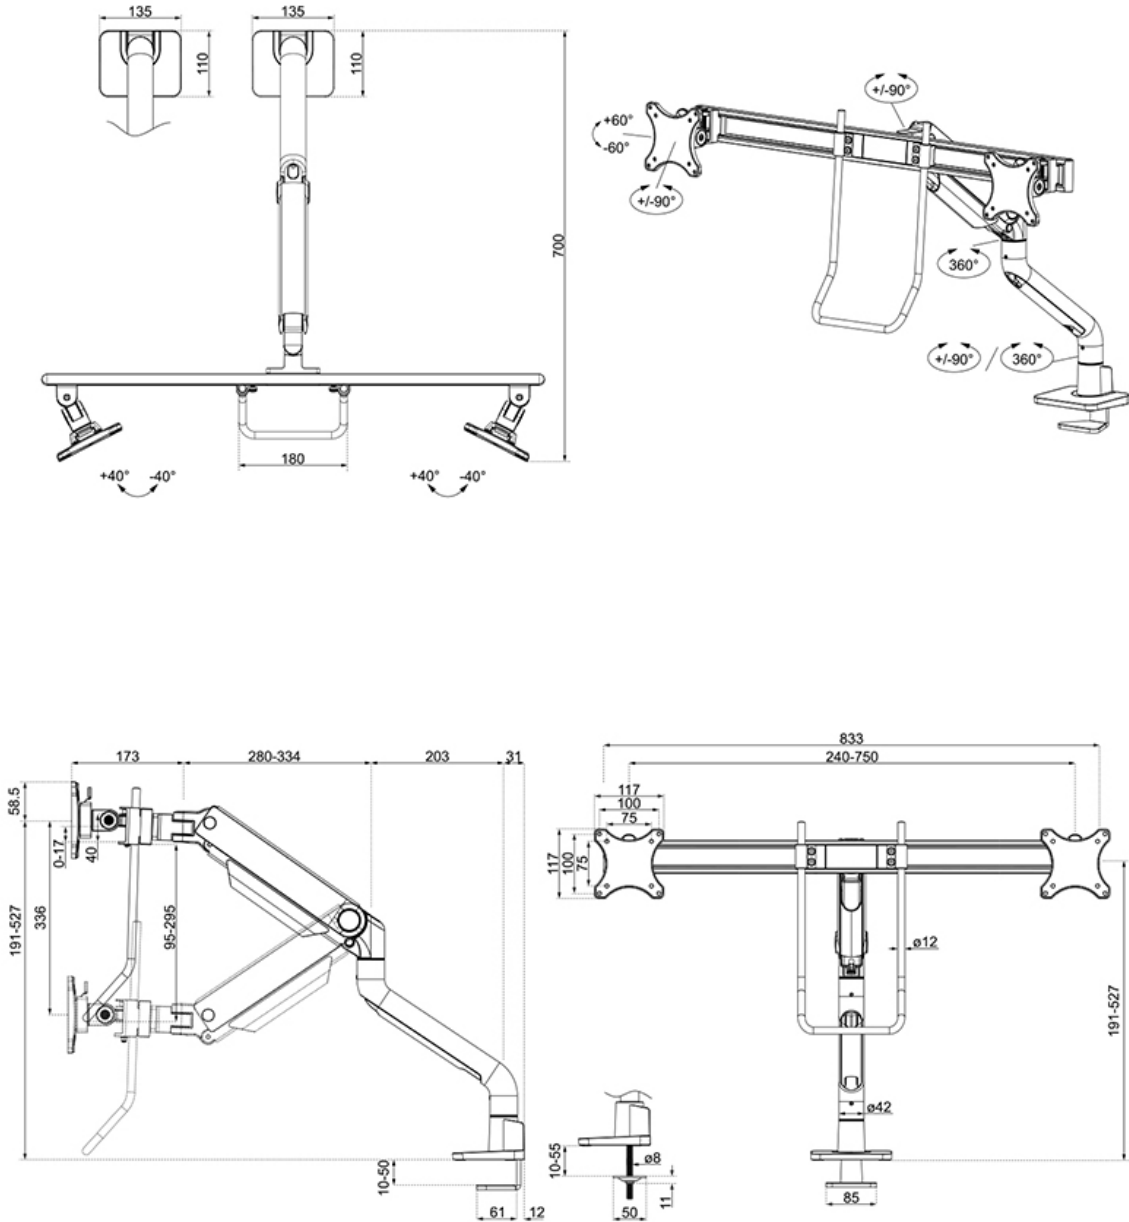

DS75S-950WH2

NEOMOUNTS DS75S-950WH2 MONITOR ARM

Neomounts

Measuring unit: mm