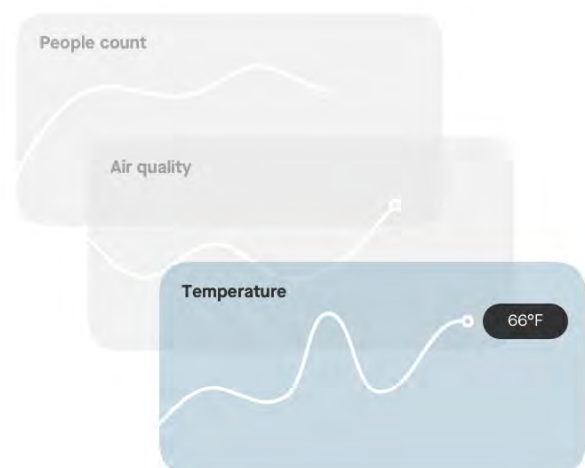

Healthier, happier, securer meetings

Health and happiness-wise, Neat Frame instinctively frames and follows your movements, meaning you can stand up to stretch your legs or freely move around for better wellbeing while entirely absorbed in your meeting. Subsequently, you stay more energized, focused and productive for longer, boosting company ability and turnover. Finally, Neat removes complexities and threats thanks to our secure, single-purpose hardware devices. Hence, no stressing about passwords and patches. Plus, you can install all the latest upgrades with just one click.

Safer meeting rooms

Thanks to Neat Sense, Neat devices enable companies to offer significant health benefits to their employees, which in today's new normal of having to take ever-increasing protective measures against COVID-19 can be a huge relief. Neat Sense helps you control and monitor air quality, humidity (healthy indoor humidity levels are between 30-50%. Flu viruses can spread quickly due to poor indoor humidity), CO2 and organic chemical levels in the room – scents, odors, etc. Also, whether or not there are people in a room and if so, how many. That way, you can be sure of maintaining safe social distancing at all times.