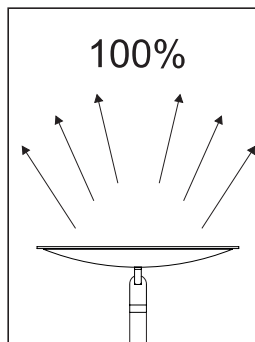

## LED floor lamp MAULsphere

- **Elegant ceiling floodlight in matt black**
- **For indirect, glare-free room lighting and a pleasant work environment**
- **Pleasant light thanks to a matt-transparent panel made from high-quality plastic**
- **Panel simultaneously protects against insects, easy to clean**
- **Stable metal base**
- **Extremely economical: Latest LED technology**
- **Technical safety concept Made by MAUL**
- Light source and operating device replaceable
- Recyclable packaging

• Illuminance of the :	900 lux illuminance at 85 cm distance
• Colour temperature per light source:	3.000 Kelvin (warm white)
• Number of light sources:	1
• Energy efficiency class per light source:	E (spectrum A to G)
• Weighted energy consumption per light source:	22 kWh/1000 h
• Service life L70B50 per light source:	10.000 h
• Useful luminous flux per light source:	2.570 Lumen
• Material:	Head: steel - Column: metal
• Dimensions:	Head: Ø 23.5 cm - Column: Ø 1.95 cm
• Movement:	Head: inclinable
• Position of the switch:	Column

- Height 183 cm. Base Ø 23 cm

- Guarantee: 2 years

Art. No.	Colour	EAN-Code	Tariff-No.	Dimmable	Cable length (approx.)	Protection class	Pack size / PU	Weight	PU
8255190	black	4002390075381	94052190	false	1.70 m	II wall power adapter EU plug	69 x 30 x 12,5 cm	5.05 kg	1 pc(s).