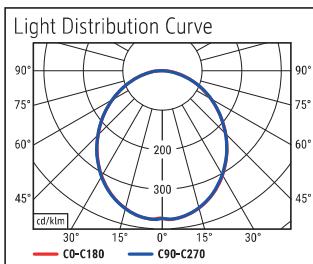

LED floor lamp MAULsphere

- **Elegant ceiling floodlight in matt black**
- **For indirect, glare-free room lighting and a pleasant work environment**
- **Pleasant light thanks to a matt-transparent panel made from high-quality plastic**
- **Panel simultaneously protects against insects, easy to clean**
- **Stable metal base**
- **Extremely economical: Latest LED technology**
- **Technical safety concept Made by MAUL**
- Light source and operating device replaceable
- Recyclable packaging

• Illuminance of the :	900 lux illuminance at 85 cm distance
• Colour temperature per light source:	3.000 Kelvin (warm white)
• Number of light sources:	1
• Energy efficiency class per light source:	E (spectrum A to G)
• Weighted energy consumption per light source:	22 kWh/1000 h
• Service life L70B50 per light source:	10.000 h
• Useful luminous flux per light source:	2.570 Lumen
• Material:	Head: steel - Column: metal
• Dimensions:	Head: Ø 23.5 cm - Column: Ø 1.95 cm
• Movement:	Head: inclinable
• Position of the switch:	Column

- Height 183 cm. Base Ø 23 cm