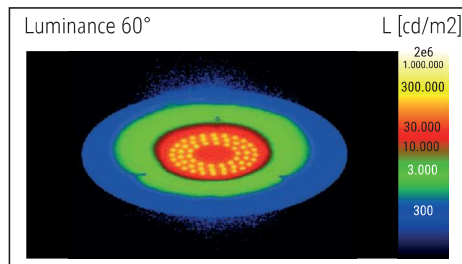

## LED floor lamp MAULsphere

- **Elegant ceiling floodlight in matt black**
- **For indirect, glare-free room lighting and a pleasant work environment**
- **Pleasant light thanks to a matt-transparent panel made from high-quality plastic**
- **Panel simultaneously protects against insects, easy to clean**
- **Stable metal base**
- **Extremely economical: Latest LED technology**
- **Technical safety concept Made by MAUL**
- Light source and operating device replaceable
- Recyclable packaging

• Illuminance of the :	900 lux illuminance at 85 cm distance
• Colour temperature per light source:	3.000 Kelvin (warm white)
• Number of light sources:	1
• Energy efficiency class per light source:	E (spectrum A to G)
• Weighted energy consumption per light source:	22 kWh/1000 h
• Service life L70B50 per light source:	10.000 h
• Useful luminous flux per light source:	2.570 Lumen
• Material:	Head: steel - Column: metal
• Dimensions:	Head: Ø 23.5 cm - Column: Ø 1.95 cm
• Movement:	Head: inclinable
• Position of the switch:	Column

- Height 183 cm. Base Ø 23 cm

- Guarantee: 2 years

Art. No.	Colour	EAN-Code	Tariff-No.	Dimmable	Cable length (approx.)	Protection class	Pack size / PU	Weight	PU
8255190	black	4002390075381	94052190	false	1.70 m	II wall power adapter EU plug	69 x 30 x 12,5 cm	5.05 kg	1 pc(s).