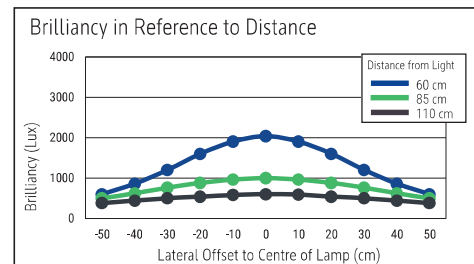

LED floor lamp MAULsphere

- **Elegant ceiling floodlight in matt black**
- **For indirect, glare-free room lighting and a pleasant work environment**
- **Pleasant light thanks to a matt-transparent panel made from high-quality plastic**
- **Panel simultaneously protects against insects, easy to clean**
- **Stable metal base**
- **Extremely economical: Latest LED technology**
- **Technical safety concept Made by MAUL**
- Light source and operating device replaceable
- Recyclable packaging

• Illuminance of the :	900 lux illuminance at 85 cm distance
• Colour temperature per light source:	3.000 Kelvin (warm white)
• Number of light sources:	1
• Energy efficiency class per light source:	E (spectrum A to G)
• Weighted energy consumption per light source:	22 kWh/1000 h
• Service life L70B50 per light source:	10.000 h
• Useful luminous flux per light source:	2.570 Lumen
• Material:	Head: steel - Column: metal
• Dimensions:	Head: Ø 23.5 cm - Column: Ø 1.95 cm
• Movement:	Head: inclinable
• Position of the switch:	Column

- Height 183 cm. Base Ø 23 cm