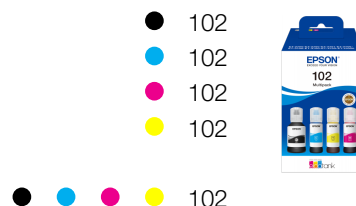

OTHER FEATURES

Panel	Type: Color, Diagonal: 3,7 cm

OTHER

Warranty	12 months Carry in, 30.000 pages Optional warranty extension available

LOGISTICS INFORMATION

SKU	C11CJ63405
EAN code	8715946686370
Country of Origin	Philippines

Epson Deutschland GmbH
Otto-Hahn-Str. 4
D-40670 Meerbusch
Info-Line: 02159 92 79 500
Telefax: +49 (0) 2159/538-3000
www.epson.de

Epson in Österreich
Info-Line: 01 253 49 78 333
www.epson.at
Epson in der Schweiz
Info-Line: 022 592 7923
www.epson.ch

Alle Marken und eingetragenen Warenzeichen sind das Eigentum der Seiko Epson Corporation oder der jeweiligen Rechteinhaber.
Diese Produktinformationen können ohne vorherige Ankündigung geändert werden.

EcoTank ET-2850

WHAT'S IN THE BOX

- Main unit
- Power cable
- Setup guide
- Warranty document
- 1 set of ink (1x 127ml BK, 3x 70ml CMY) + Extra Black

INK BOTTLE COMPATIBILITY

INK BOTTLE YIELD DATA

Included	14.000 pages*	5.200 pages*		
Replacement	7.500 pages*	6.000 pages*		

* Approx. page yield based on ISO/IEC 24711/24712 or ISO/IEC 29102/29103. Actual yield will vary depending on images printed and usage conditions. For more information visit <http://www.epson.eu/pageyield>

1. Average cost per page saving and average number of inkjet cartridges required to print the same number of pages as EcoTank "102" and "104" ink bottles. Comparison between average yield (A4 prints of ISO/IEC 24711) of EcoTank "102" and "104" bottles and the genuine consumables used within the 50 best-selling inkjet cartridge printers (according to GfK Inkjet Printing Devices and Inkjet Printing Cartridges Point of Sale panel market data for Germany, France, UK, Spain and Italy Apr-19 – Mar 2020).
2. Based on print volume of 100 pages per month and the lowest yield produced from the first set of inks.
3. Quoted yields are extrapolated based on Epson original methodology from the print simulation of Test Patterns provided in ISO/IEC 24712 or 29103. Quoted yields are NOT based on ISO/IEC 24711 or 29102. Quoted yields may vary depending on the images that you are printing, the paper type that you are using, the frequency of your prints and environmental conditions such as temperature. During the initial printer setup, a certain amount of ink is used to fill the print head's nozzles, therefore the yield of the initial bundled set will be lower.
4. Epson Smart Panel and Epson Creative Print require a wireless connection and the Epson printing apps. Epson Email Print, Epson Scan-to-Cloud and Epson Remote Print Driver require an internet connection. For more information, supported languages and devices, please visit www.epsonconnect.eu
5. Determined in accordance with ISO/IEC 24734 showing the average of ESAT from the Office Category Test for default simplex. For more information visit the Epson website

EPSON®