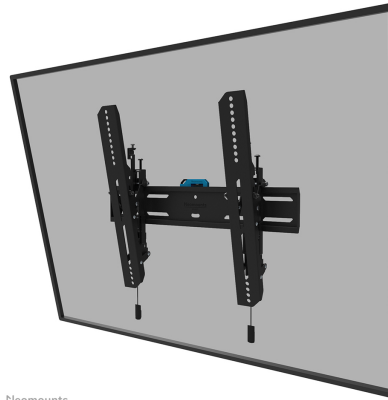

WL35S-850BL14

Neomounts by Newstar Select
WL35S-850BL14 tiltable wall mount for
32-65" screens - Black

NEOMOUNTS BY NEWSTAR SELECT TV WALL

Neomounts

Neomounts

SPECIFICATIONS

GENERAL

Distance to wall	3,5 cm
Max. screen size*	65
Max. weight	60
Min. screen size*	32
Min. weight	0
Screens	1
VESA maximum	400x400
VESA minimum	100x100
VESA pattern	100x100 100x150 100x200 120x120 200x100 200x200 200x300 200x400 300x100 300x200 300x300 350x350 400x200 400x300 400x400

The Neomounts Select WL35S-850BL14 is a tiltable wall mount for flat screens up to 65" with a maximum weight capacity of 60 kg. Height and level adjustment is available for the perfect installation.

The WL35S-850BL14 has a depth of 3,3 cm and is suitable for screens that meet VESA hole pattern 100x100 to 400x400mm. It is possible to lock the wall mount using the included anti-theft screw or a padlock (not included).

The mount features a nifty magnetic pull & release system, that allows you to attach the TV in a wink of an eye and secure the TV in safe and solid manner. Afterwards, the pull & release straps can be easily hidden behind the screen by clicking the magnet to the mount. A separate spirit level tool is included with the wall mount, as well as a fixing template, to ensure easy installation of the mount.

FUNCTIONALITY

Height	42,5 cm
Lockable	Lockable - Lock included
Tilt (degrees)	12°
Type	Tilt
Width	48,4 cm

INFORMATION

Color	Black
Warranty	5 year
EAN code	8717371448820

*Please note: The inch sizes stated are just an indication, combined with the weight and VESA sizes. The maximum weight and VESA size are absolute restrictions for the products and should not be exceeded.