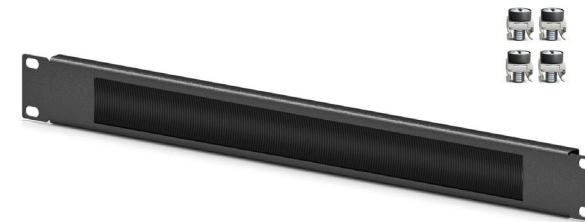

● **ARTICONA is Bechtle's own brand of IT accessories for the modern workplace and stands for quality and reliability in everyday business.**

ARTICONA Cable Brush Strip

Article number: 4832483

- 19-inch cable management duct with brush attachment
- Supports correct air circulation inside the rack. Cables can be passed through the brush strip.
- 1 piece
- incl. 4 screws

Specifications:

Product type	Cable routing panel
Height	1 U, 44 mm
Length	483 mm (19")
Depth	11 mm
Colour	RAL 9005, black
Material	Sheet steel
Steel thickness	1.0 mm

Bechtle Logistik & Service GmbH
Bechtle Platz 1 | 74172 Neckarsulm | Germany