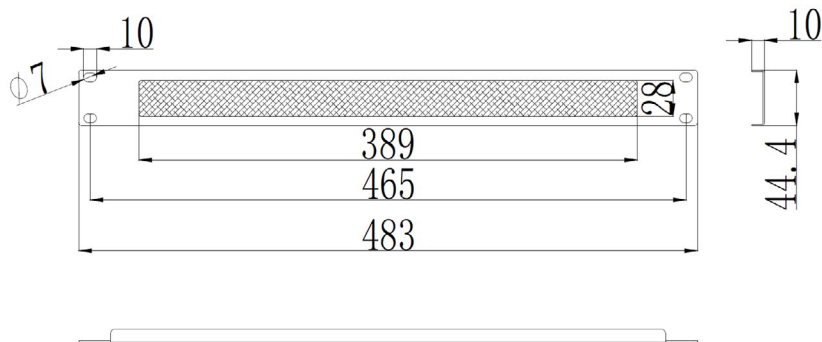

● **ARTICONA is Bechtle's own brand of IT accessories for the modern workplace and stands for quality and reliability in everyday business.**

ARTICONA Cable Brush Strip

Article number: 4832483

- 19-inch cable management duct with brush attachment
- Supports correct air circulation inside the rack. Cables can be passed through the brush strip.
- 1 piece
- incl. 4 screws

Specifications:

Product type	Cable routing panel
Height	1 U, 44 mm
Length	483 mm (19")
Depth	11 mm
Colour	RAL 9005, black
Material	Sheet steel
Steel thickness	1.0 mm

Bechtle Logistik & Service GmbH
Bechtle Platz 1 | 74172 Neckarsulm | Germany