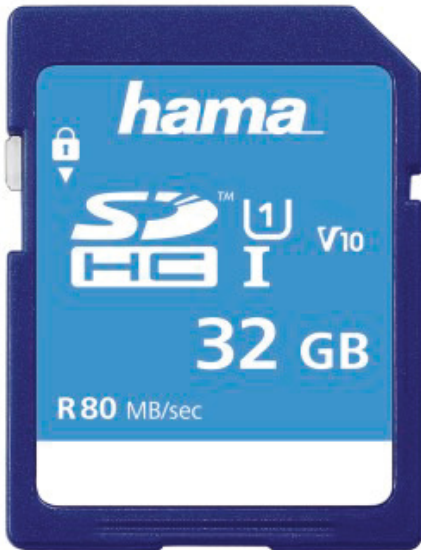

SD Memory Card

00124135 SDHC 32GB Class 10 UHS-I 80MB/S

Highlightstext:

- This removable storage medium allows data to be written and erased as many times as is required
- For real-time/broadcast recording; allows fast and direct data transfer between a memory card and a UHS-I capable terminal device
- SecureDigital High Capacity Card (SDHC), complies with SD 3.01 specifications
- Especially suited for real time full HD video and 3D video recording
- Mechanical write protection (against unintentional deleting)
- With a label area for short notes

Note for Consumers:

Only suitable for terminal devices with an SDHC slot, e.g. digital cameras, camcorders (not downward compatible with SD slots).
Each SD card has a mechanical write protection which is removed by pushing the lateral bolt upwards.

Technical Details:

- Model: SD High Capacity (SDHC)
- Max. Data Transfer Rate: 80 MB/s
- Memory Capacity: 32 GB
- UHS Standard: UHS-I
- Line: Memory Fast
- Standard Speed Class: Class 10/UHS Speed Class 1
- Video Speed Class: V10

Scope Of Delivery:

- 1 SDHC memory card

	Brand	Item-no.	VE
	hama [®]	00124135	24