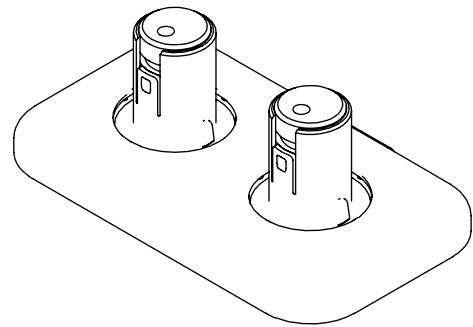

viewprime^x

Warranty

65.943

Viewprime desk clamp S- mount 943

This desk clamp is ideally for desks with cable management trays or channels underneath, sliding desktops and system furniture. This mounting option requires minimal space underneath the desk to mount the dual Viewprime plus monitor arm (65.213).

- Suitable for a desktop thickness of 18 up to 25 mm (0,7" -1,0")
- Uses maximal 25 mm of free space below the desk top
- Mounting option for dual Viewprime plus monitor arm 65.213

dataflex

feeling at work

viewprime ^x

Viewprime desk clamp S- mount 943

2021/03/21

65.943

 243x 155 x 175 mm

 1 pcs

 black

 2,35 kg