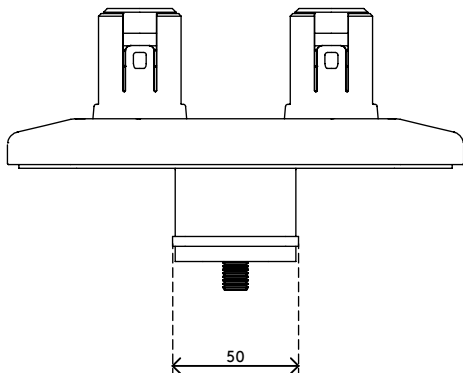

viewprime^x

Warranty

65.943

Viewprime desk clamp S- mount 943

This desk clamp is ideally for desks with cable management trays or channels underneath, sliding desktops and system furniture. This mounting option requires minimal space underneath the desk to mount the dual Viewprime plus monitor arm (65.213).

- Suitable for a desktop thickness of 18 up to 25 mm (0,7" -1,0")
- Uses maximal 25 mm of free space below the desk top
- Mounting option for dual Viewprime plus monitor arm 65.213

dataflex

feeling at work

viewprime ^x

Viewprime desk clamp S- mount 943

2021/03/21

65.943

 243x 155 x 175 mm

 1 pcs

 black

 2,35 kg