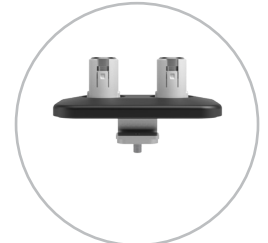

viewprime^x

Warranty

65.943

Viewprime desk clamp S- mount 943

This desk clamp is ideally for desks with cable management trays or channels underneath, sliding desktops and system furniture. This mounting option requires minimal space underneath the desk to mount the dual Viewprime plus monitor arm (65.213).

- Suitable for a desktop thickness of 18 up to 25 mm (0,7" -1,0")
- Uses maximal 25 mm of free space below the desk top
- Mounting option for dual Viewprime plus monitor arm 65.213

dataflex

feeling at work

viewprime ^x

Viewprime desk clamp S- mount 943

2021/03/21

65.943

 243x 155 x 175 mm

 1 pcs

 black

 2,35 kg