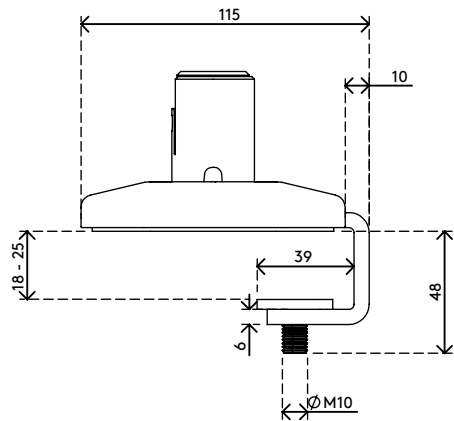

viewprime^x

Warranty

65.943

Viewprime desk clamp S- mount 943

This desk clamp is ideally for desks with cable management trays or channels underneath, sliding desktops and system furniture. This mounting option requires minimal space underneath the desk to mount the dual Viewprime plus monitor arm (65.213).

- Suitable for a desktop thickness of 18 up to 25 mm (0,7" -1,0")
- Uses maximal 25 mm of free space below the desk top
- Mounting option for dual Viewprime plus monitor arm 65.213

dataflex

feeling at work

viewprime ^x

Viewprime desk clamp S- mount 943

2021/03/21

65.943

 243x 155 x 175 mm

 1 pcs

 black

 2,35 kg