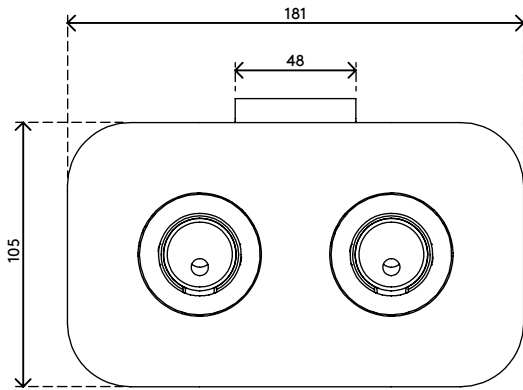

viewprime^x

Warranty

65.943

Viewprime desk clamp S- mount 943

This desk clamp is ideally for desks with cable management trays or channels underneath, sliding desktops and system furniture. This mounting option requires minimal space underneath the desk to mount the dual Viewprime plus monitor arm (65.213).

- Suitable for a desktop thickness of 18 up to 25 mm (0,7" -1,0")
- Uses maximal 25 mm of free space below the desk top
- Mounting option for dual Viewprime plus monitor arm 65.213

dataflex

feeling at work

viewprime ^x

Viewprime desk clamp S- mount 943

2021/03/21

65.943

 243x 155 x 175 mm

 1 pcs

 black

 2,35 kg