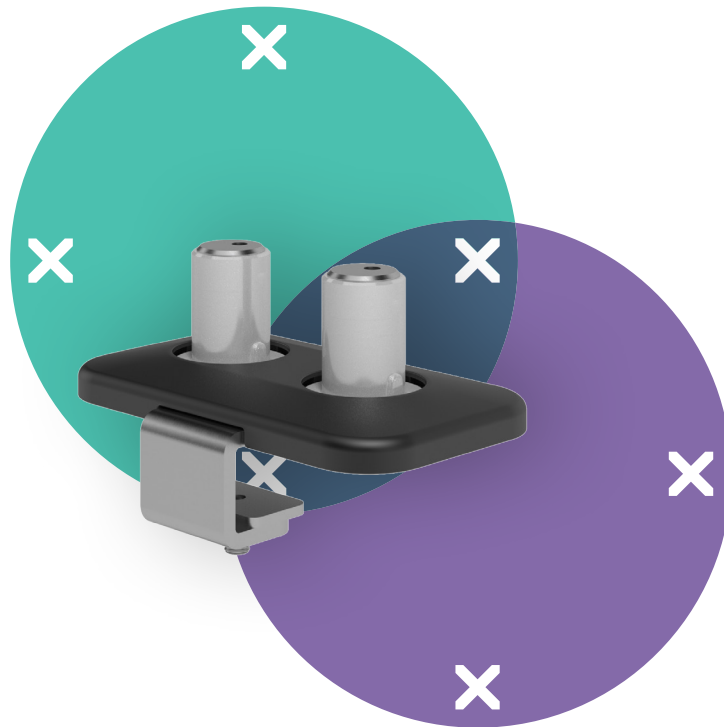

viewprime^x

Warranty

65.943

Viewprime desk clamp S- mount 943

This desk clamp is ideally for desks with cable management trays or channels underneath, sliding desktops and system furniture. This mounting option requires minimal space underneath the desk to mount the dual Viewprime plus monitor arm (65.213).

- Suitable for a desktop thickness of 18 up to 25 mm (0,7" -1,0")
- Uses maximal 25 mm of free space below the desk top
- Mounting option for dual Viewprime plus monitor arm 65.213

dataflex

feeling at work

viewprime ^x

Viewprime desk clamp S- mount 943

2021/03/21

65.943

 243x 155 x 175 mm

 1 pcs

 black

 2,35 kg