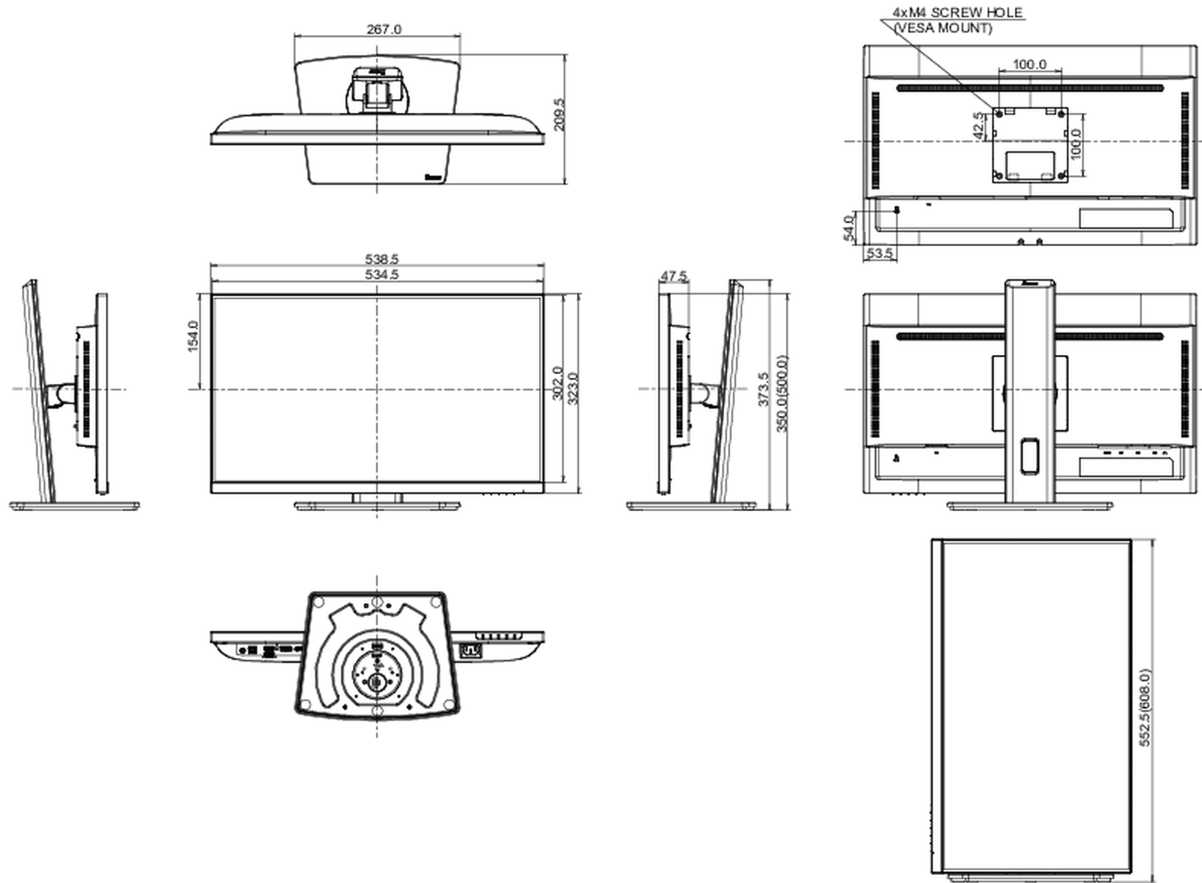

## 04 MECHANICAL

Display position adjustments	height, swivel, tilt, pivot (rotation both sides)
Height adjustment	150mm
Rotation (PIVOT function)	90°
Swivel stand	90°; 45 ° left; 45° right
Tilt angle	23° up; 5° down
VESA mounting	100 x 100mm

## 08 DIMENSIONS / WEIGHT

Product dimensions W x H x D	538.5 x 350 (500) x 209.5mm
Box dimensions W x H x D	685 x 405 x 126mm
Weight (without box)	4.9kg
Weight (with box)	6.9kg
EAN code	4948570125074

All trademarks and registered trademarks acknowledged. E & O E. Specification subject to change without notice. All LCD's comply with ISO-9241-307:2008 in connection with pixel defects.