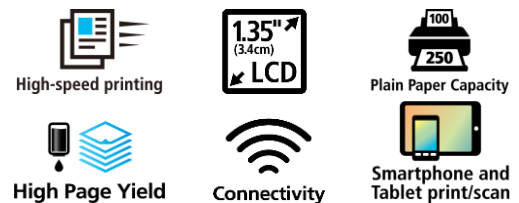

# MAXIFY GX3050

Wi-Fi, Print, Copy, Scan & Cloud

# LOW RUNNING COSTS, BRILLIANT PRODUCTIVITY

Low-cost and compact, but capable of delivering high volumes of high-quality prints fast – a perfect business printer for hybrid or home office workers.

- Ultra-low running costs**  
Save over the printer's lifetime thanks to cost effective refillable ink tanks that vastly reduce the total cost of ownership and cost per page. Boost page yield with Economy mode<sup>3</sup> and print up to 1.5x more pages with the same amount of ink
- Brilliant business-quality prints**  
Enjoy water-, friction- and marker-resistant, business-friendly prints with excellent readability, delivered quickly and in large volumes
- Print more media in-house**  
Print flyers, banners and posters in-house thanks to compatibility with a wide variety of materials including magnetic and photo media, plus a new rear flat tray that supports thicker media and card
- Print without pause**  
Print high volumes of documents without irritating paper reloads, thanks to a 100-sheet rear feed and a 250-sheet front cassette, windowed to make checking paper levels quick and easy
- Small but mighty**  
Save vital space at home or in the office thanks to the printer's compact footprint, whilst reducing the amount of plastic packaging means more of it can be easily recycled
- Easy to use and maintain**  
Reduce downtime with the user-replaceable maintenance cartridge, easily accessible from the front of the printer. Colour-coded, spring-loaded ink caps mean refills are simple and mess-free