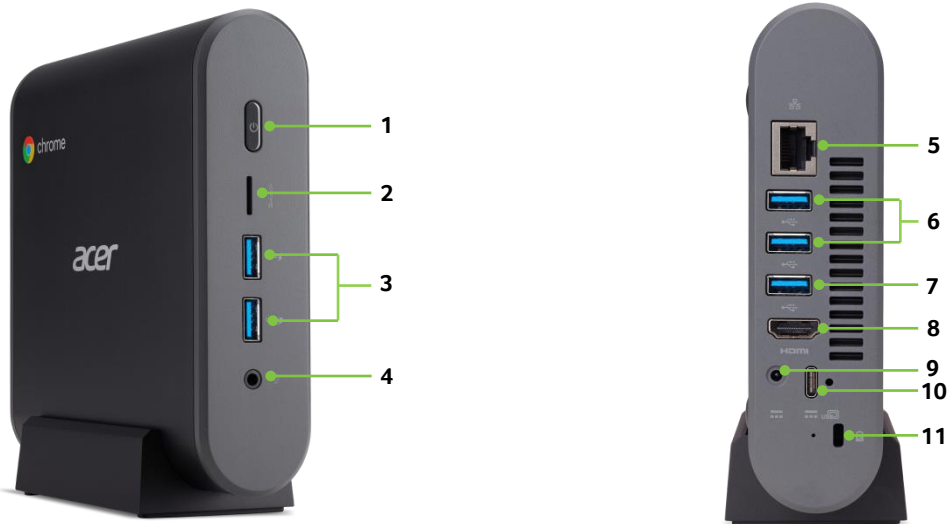

Wall mountable

Product views	<ol style="list-style-type: none"> Power button MicroSD card reader Two USB 3.1 Gen 1 ports (support charging when system is suspended) Headset/speaker jack 	<ol style="list-style-type: none"> Ethernet (RJ-45) port Two USB 3.1 Gen 1 / 2.0 ports (vary depending on models) USB 3.1 Gen 1 port HDMI® port 	<ol style="list-style-type: none"> Power jack (DC-in) USB Type-C™ port Kensington lock slot
Operating system^{1,2}	Chrome OS		
CPU and chipset¹	8th Gen Intel® Core™ i7-8550U processor, Intel® UHD Graphics 620 8th Gen Intel® Core™ i5-8250U processor, Intel® UHD Graphics 620 8th Gen Intel® Core™ i3-8130U processor, Intel® UHD Graphics 620 Intel® Celeron® 3965U processor, Intel® HD Graphics 610 Intel® Celeron® 3867U processor, Intel® UHD Graphics 610 Intel® Celeron® 3865U processor, Intel® UHD Graphics 610		
Memory^{1,3,4}	8 GB / 4 GB DDR4 2400 MHz soDIMM Up to 16 GB of Dual-channel DDR4 2400 MHz		
Storage^{1,5}	Hard disk drive <ul style="list-style-type: none"> 64 GB M.2 2280 Solid State Drive 32 GB M.2 2242 Solid State Drive 		
Audio	Integrated high-definition sound		
Communication	WLAN 802.11ac/a/b/g/n wireless LAN and Bluetooth® 4.2 LE		
Expansion slot(s)	M.2 slot (for SSD): 1 M.2 slot (for WLAN): 1		
Commercial features	<ul style="list-style-type: none"> Recovery button hole Kensington lock slot 		
Commercial selected options	<ul style="list-style-type: none"> VESA mounting kit Type-C to Display Port dongle 		
Dimensions	148.5 (W) x 151 (D) x 40 (H) mm (5.85 x 5.94 x 1.57 inches)		
Power supply and adapter	3-pin 90 W AC adapter (8th Gen Intel® Core™ i7 and i5 processors only) 3-pin 65 W AC adapter (Intel® Core™ i3 and Intel® Celeron® processors only)		
System compliance	ENERGY STAR® RoHS		
Options and accessories	USB keyboard and mouse		
Certification	VCCI, CE, FCC, CB, Citrix Ready		