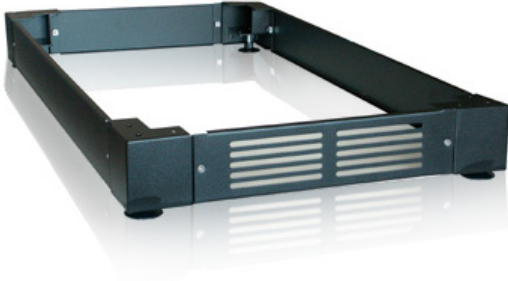

Base with ventilation slots black 600x1200x100

SKU	20446-S
Breite/width	600
Tiefe/depth	
Höhe/height	100
HE/U	
Länge/length	
kW	

Base with ventilation slots black 600x1200x100